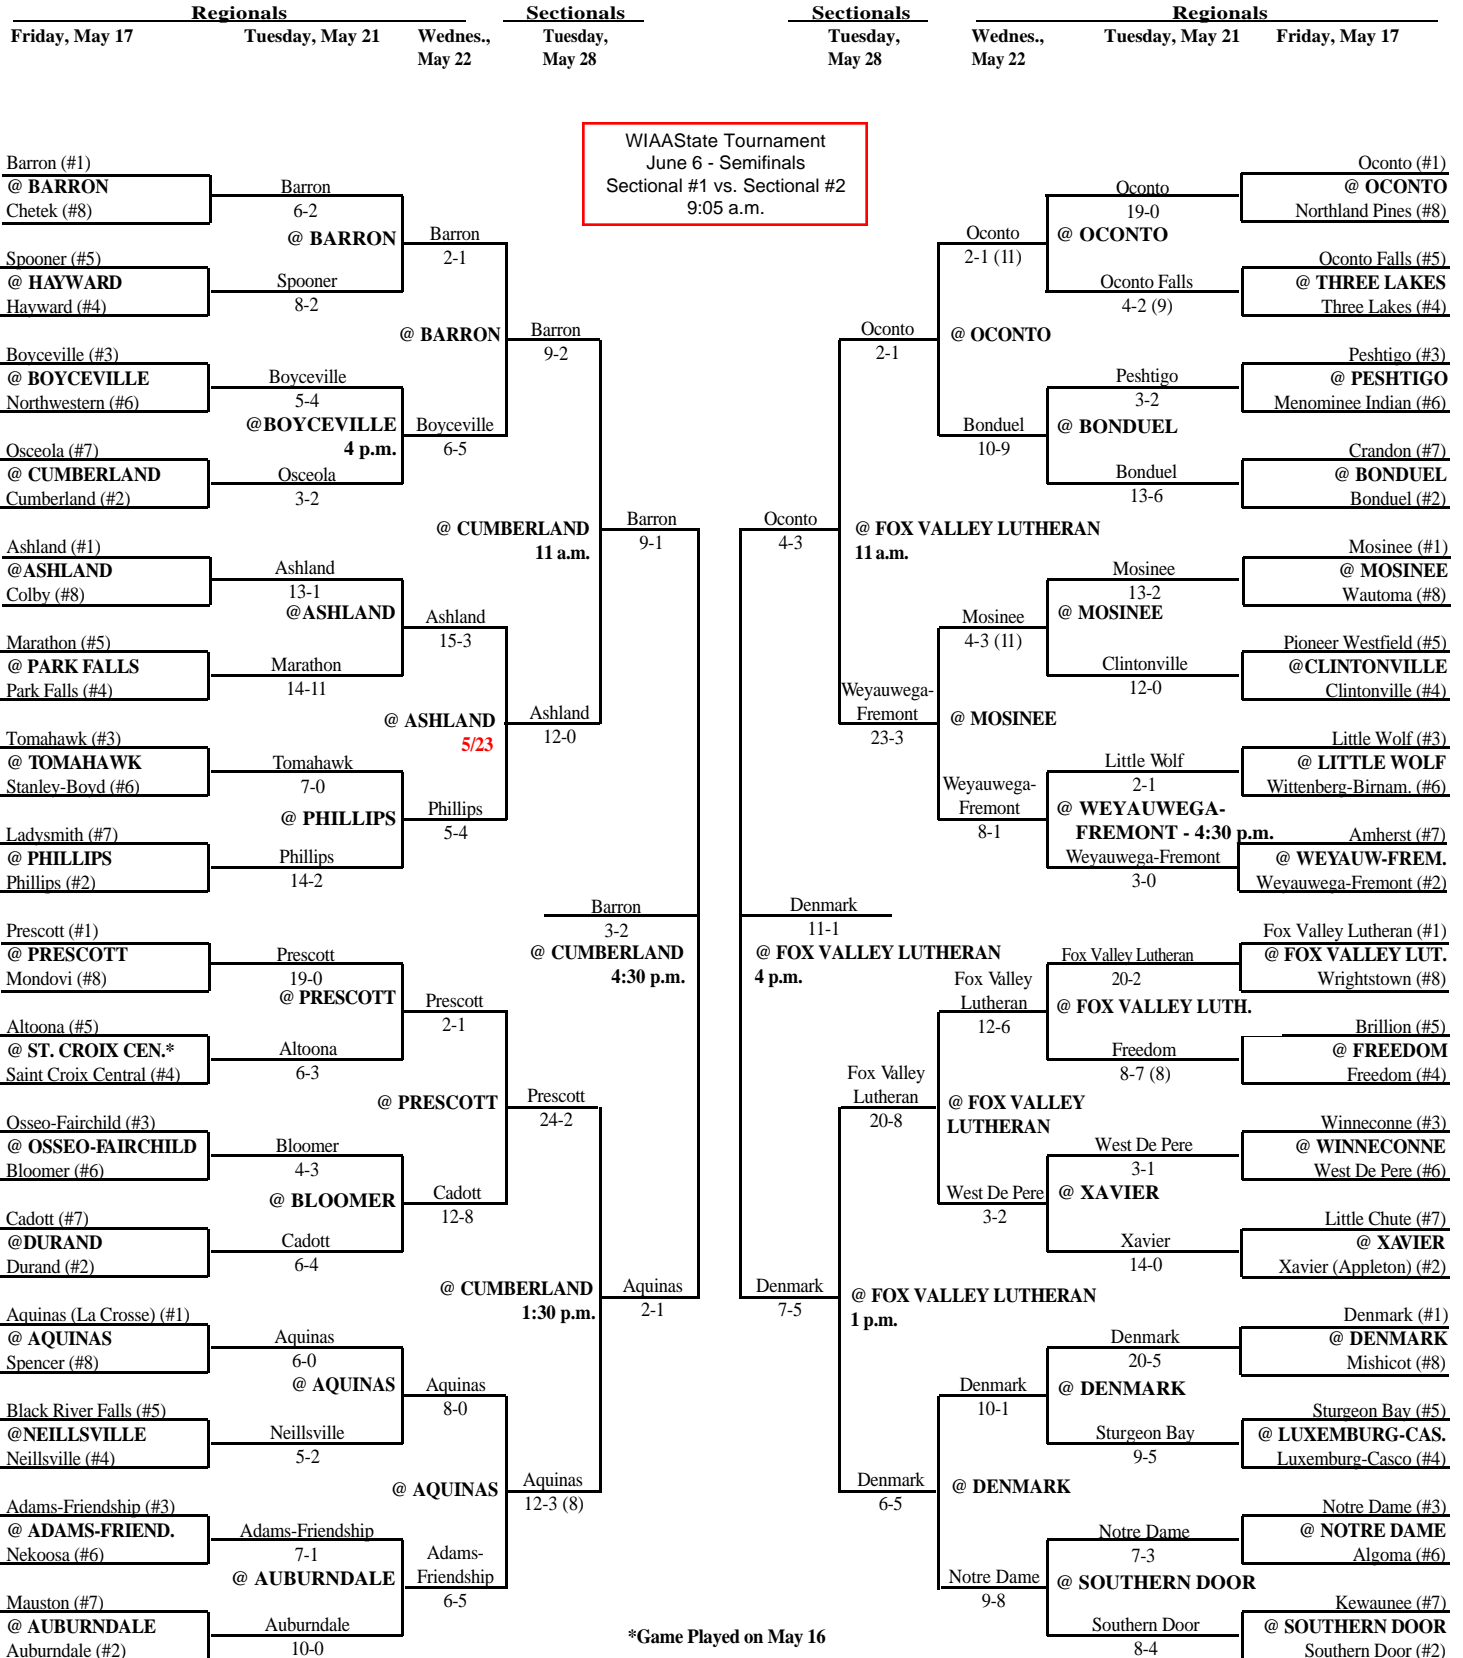

2002 Spring Baseball Assignments – Division 2

The highest seeded team, in any pre-sectional game, serves as the host school. Home team is determined by coin flip.

SECTIONAL #1

SECTIONAL #2

WIAA State Tournament
June 6 - Semifinals
Sectional #1 vs. Sectional #2
9:05 a.m.

*Game Played on May 16