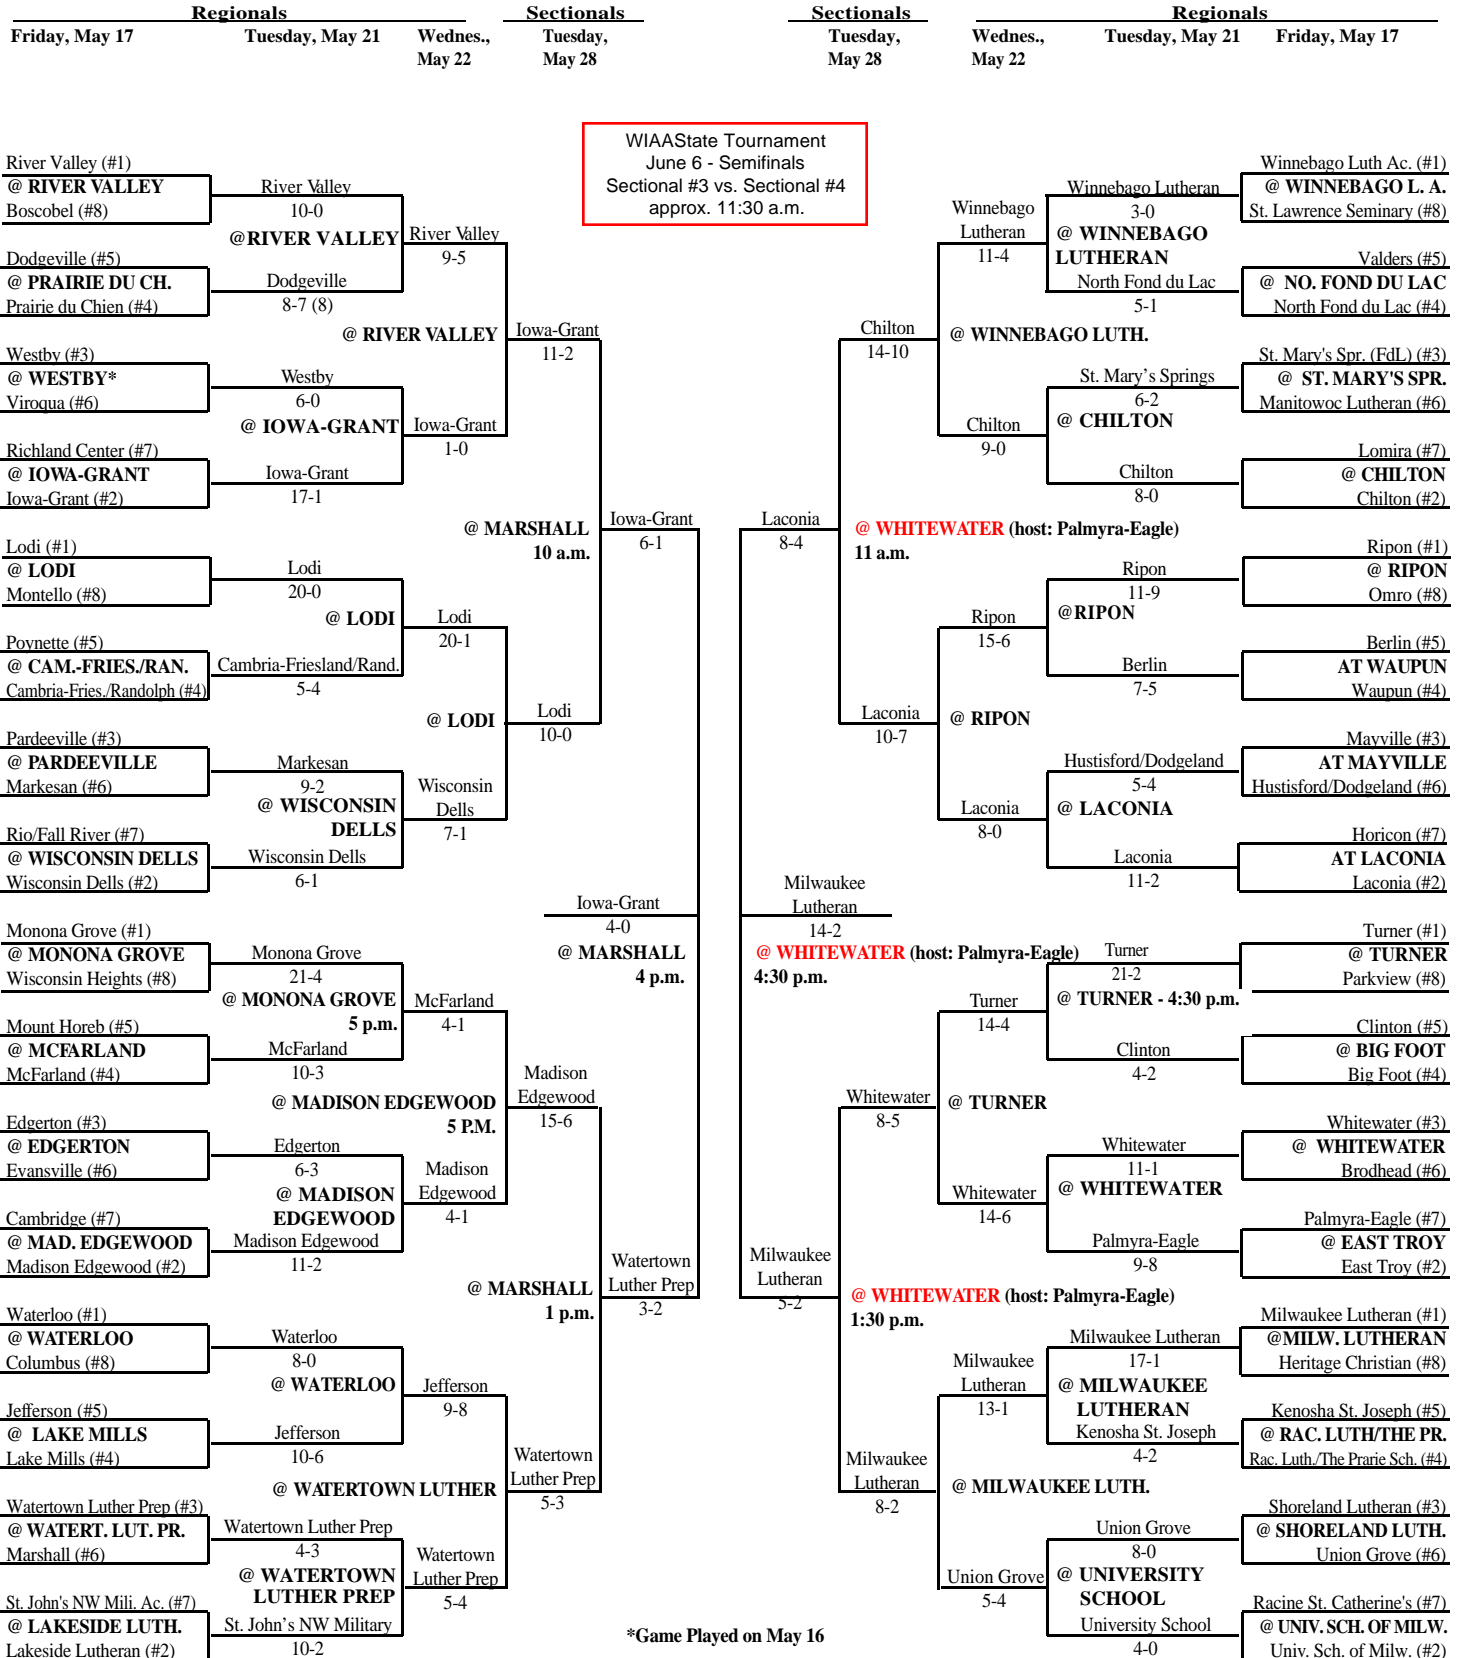

2002 Spring Baseball Assignments – Division 2

The highest seeded team, in any pre-sectional game, serves as the host school. Home team is determined by coin flip.

SECTIONAL #3

SECTIONAL #4

*Game Played on May 16