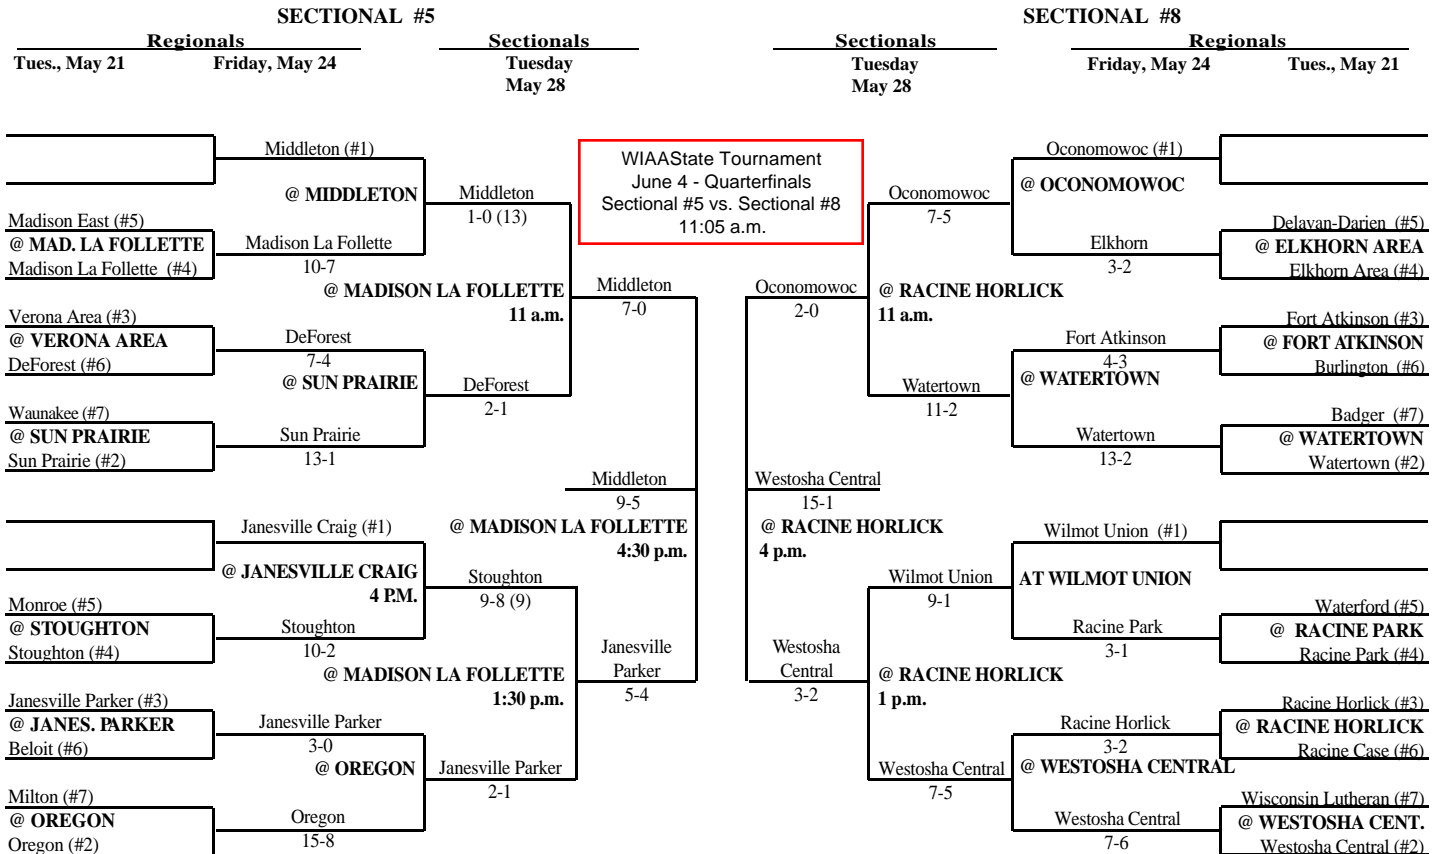

2002 Spring Baseball Assignments – Division 1

The highest seeded team, in any pre-sectional game, serves as the host school. Home team is determined by coin flip.

2002 Spring Baseball Assignments – Division 1

The highest seeded team, in any pre-sectional game, serves as the host school. Home team is determined by coin flip.