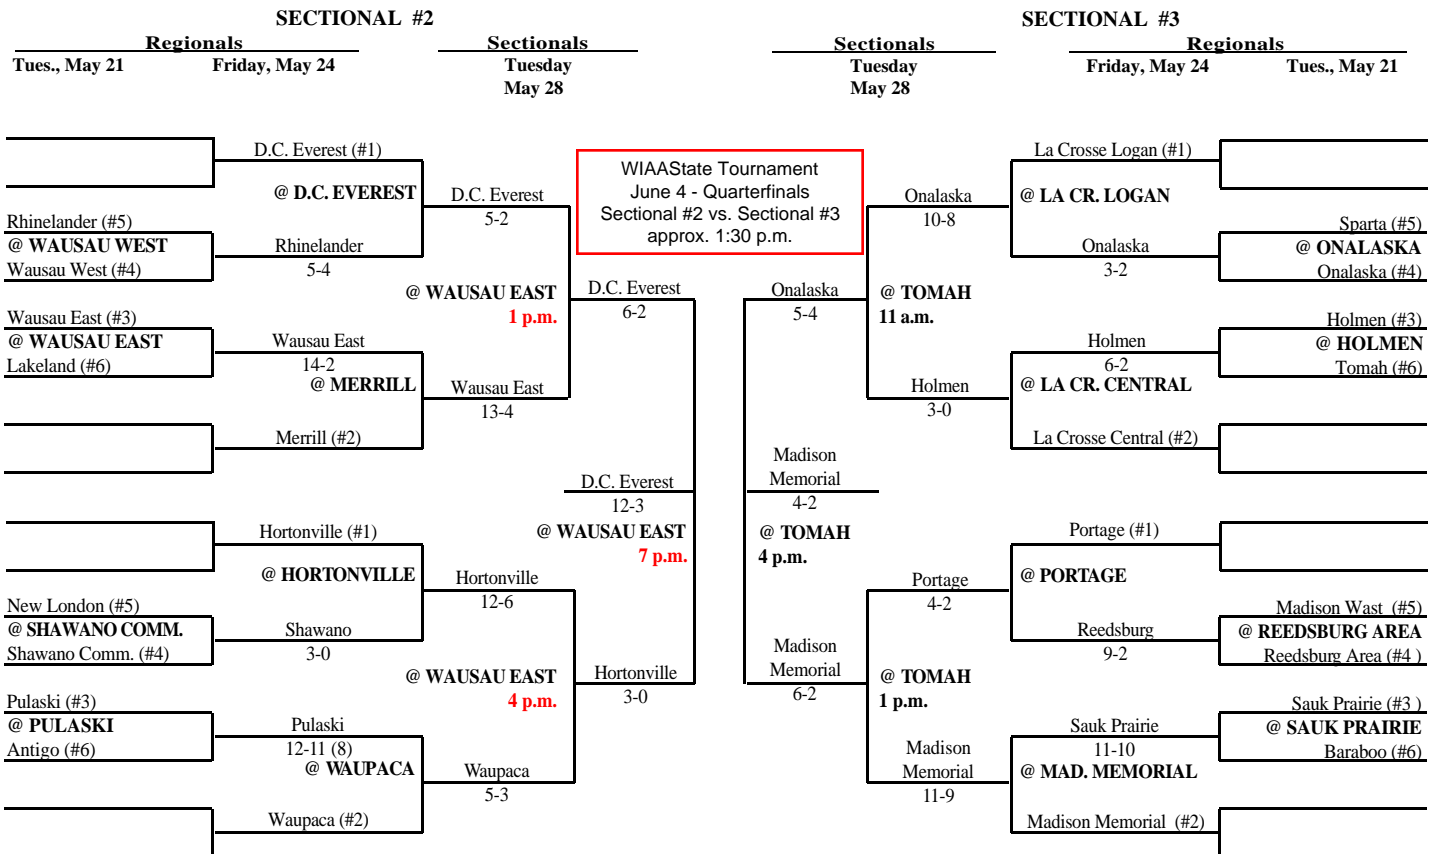

2002 Spring Baseball Assignments – Division 1

The highest seeded team, in any pre-sectional game, serves as the host school. Home team is determined by coin flip.

2002 Spring Baseball Assignments – Division 1

The highest seeded team, in any pre-sectional game, serves as the host school. Home team is determined by coin flip.