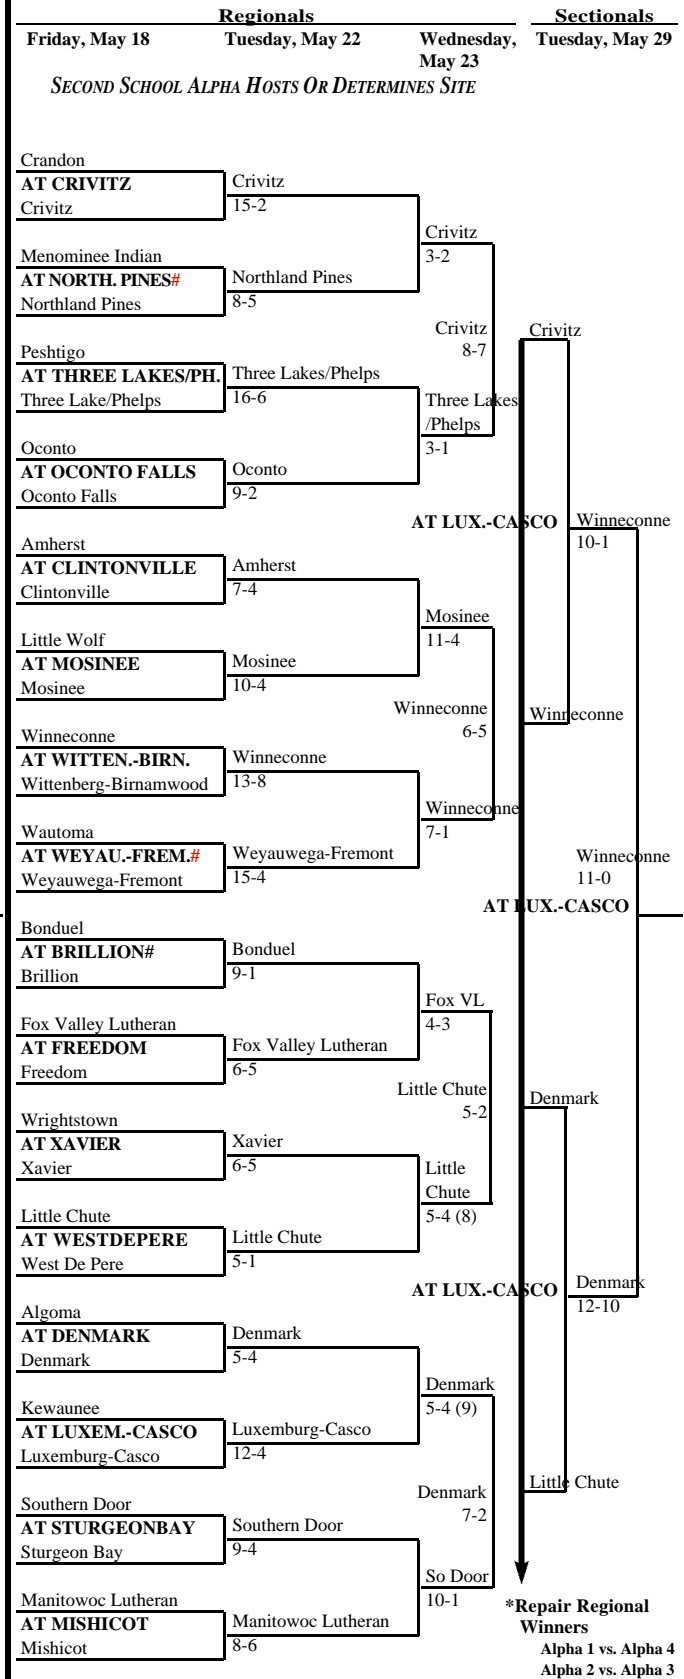

SECTIONAL #2