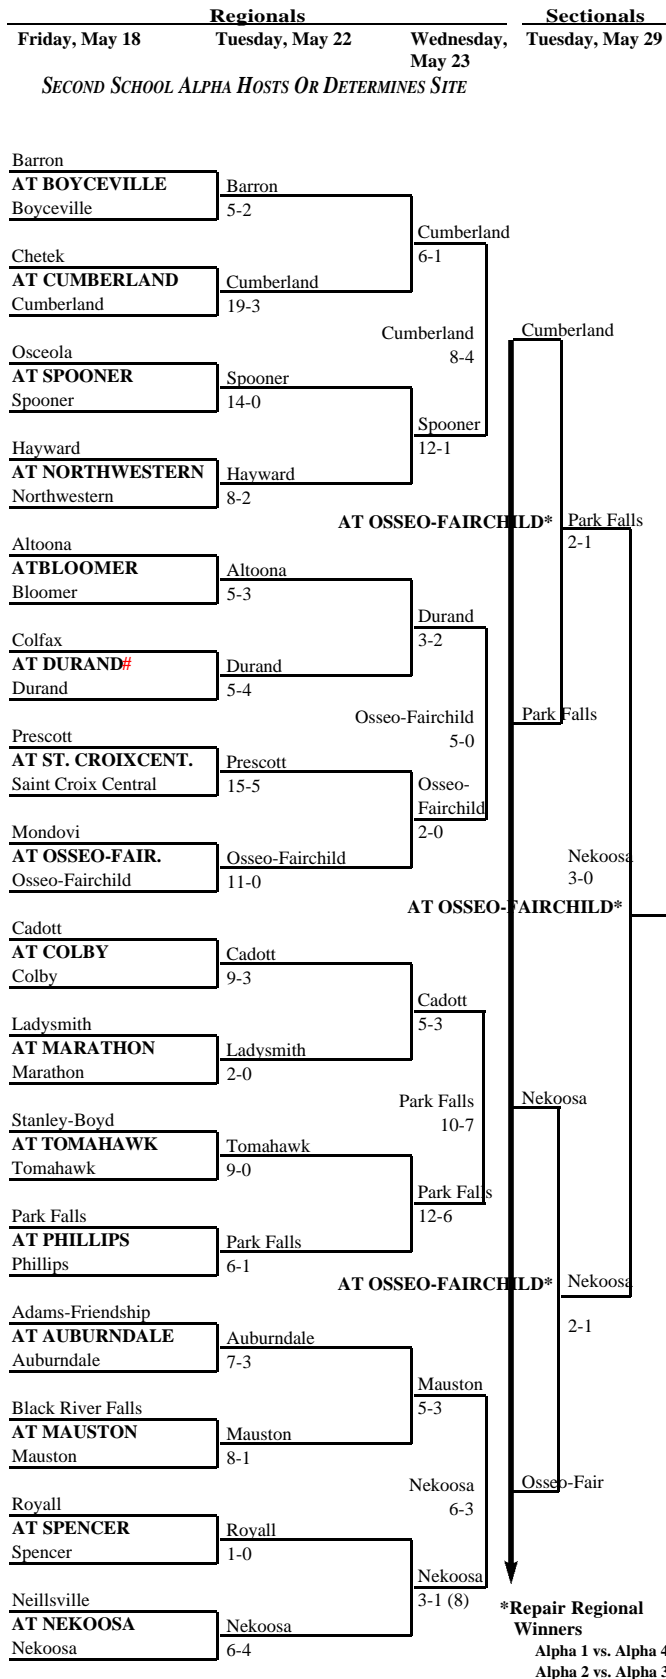

2001 Spring Baseball Assignments – Division 2

updated 5/29/01

changes noted in red

A GAME MAY NOT BE PLAYED LATER THAN THE DATE PUBLISHED.

SECTIONAL #1