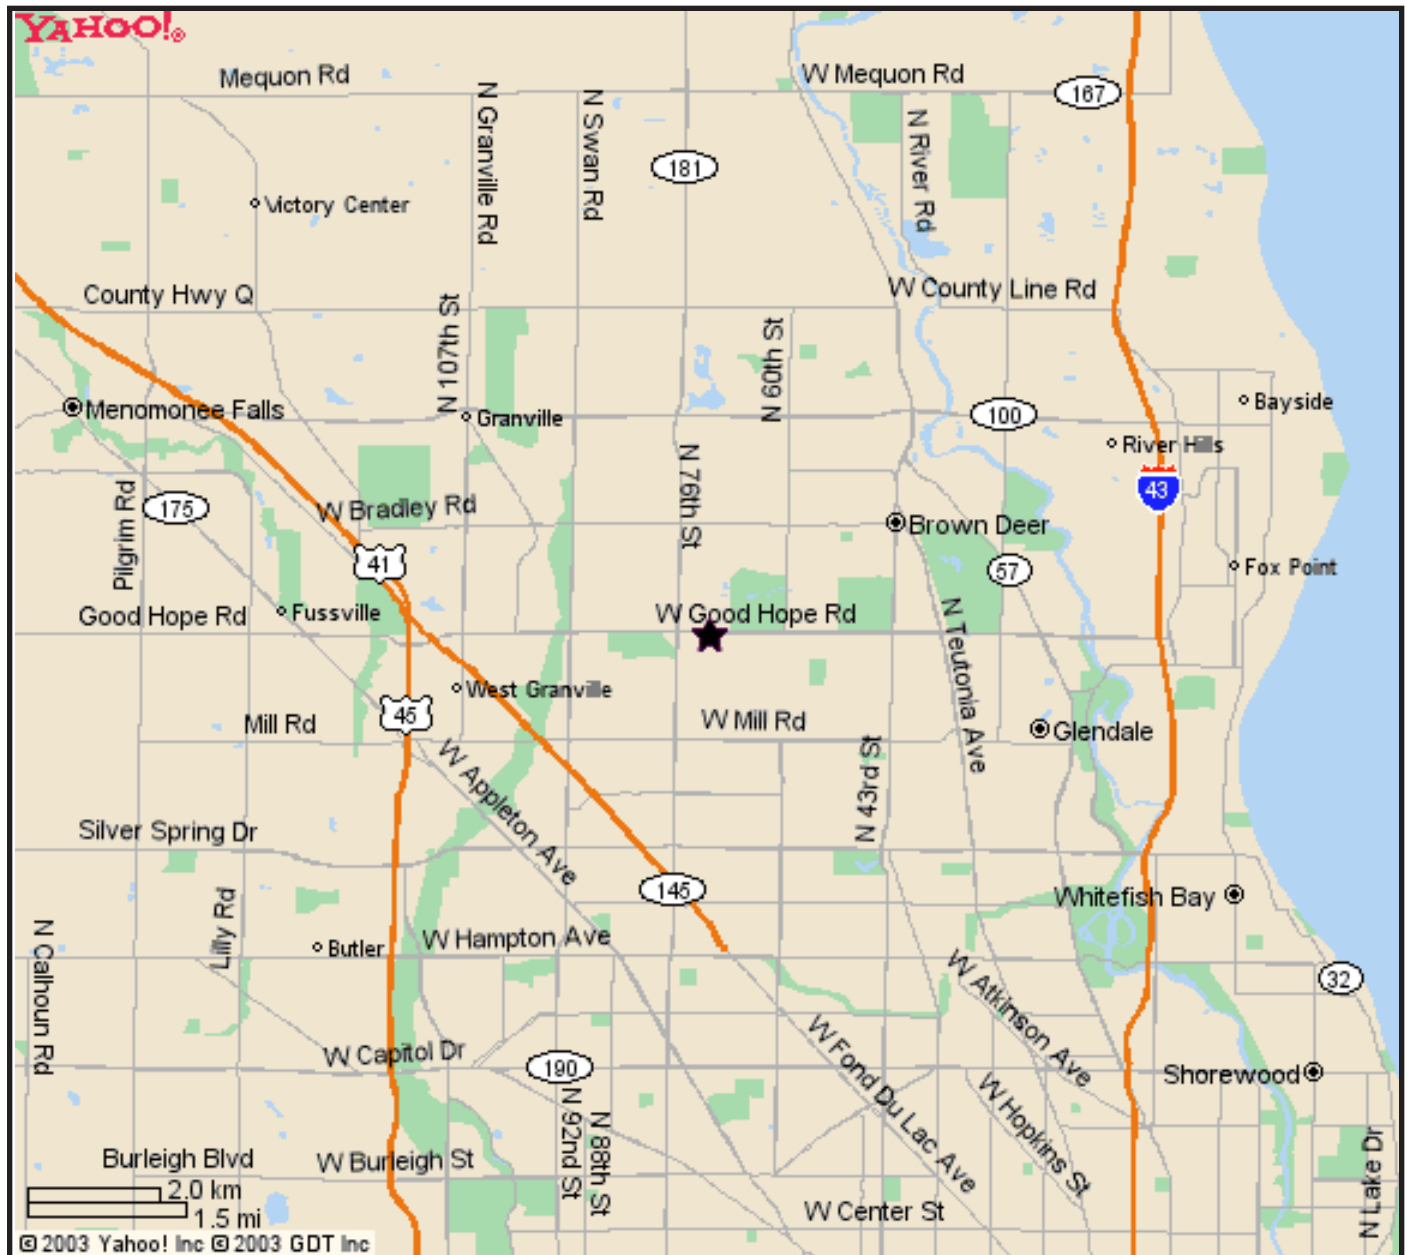

## FROM CHICAGO:

I-94 North to I-43 North (Green Bay).  
Follow I-43 North to Good Hope Rd.  
Exit at Good Hope Rd. Turn left.  
Go West on Good Hope Rd. 4 miles.  
Soccer complex is on the left.

## FROM ROCKFORD:

I-43 East to US-45 North.  
Exit at Good Hope Rd. Turn right.  
Go East on Good Hope Rd. 2.5 miles.  
Soccer complex is on the right.

## FROM GREEN BAY:

I-43 South to Good Hope Rd.  
Exit at Good Hope Rd. Turn right.  
Go West on Good Hope Rd. 4 miles.  
Soccer complex is on the left.

## FROM MADISON/ MINNEAPOLIS:

I-94 East to US-45 North.  
Exit at Good Hope Rd. Turn right.  
Go East on Good Hope Rd. 2.5 miles.  
Soccer complex is on the right.