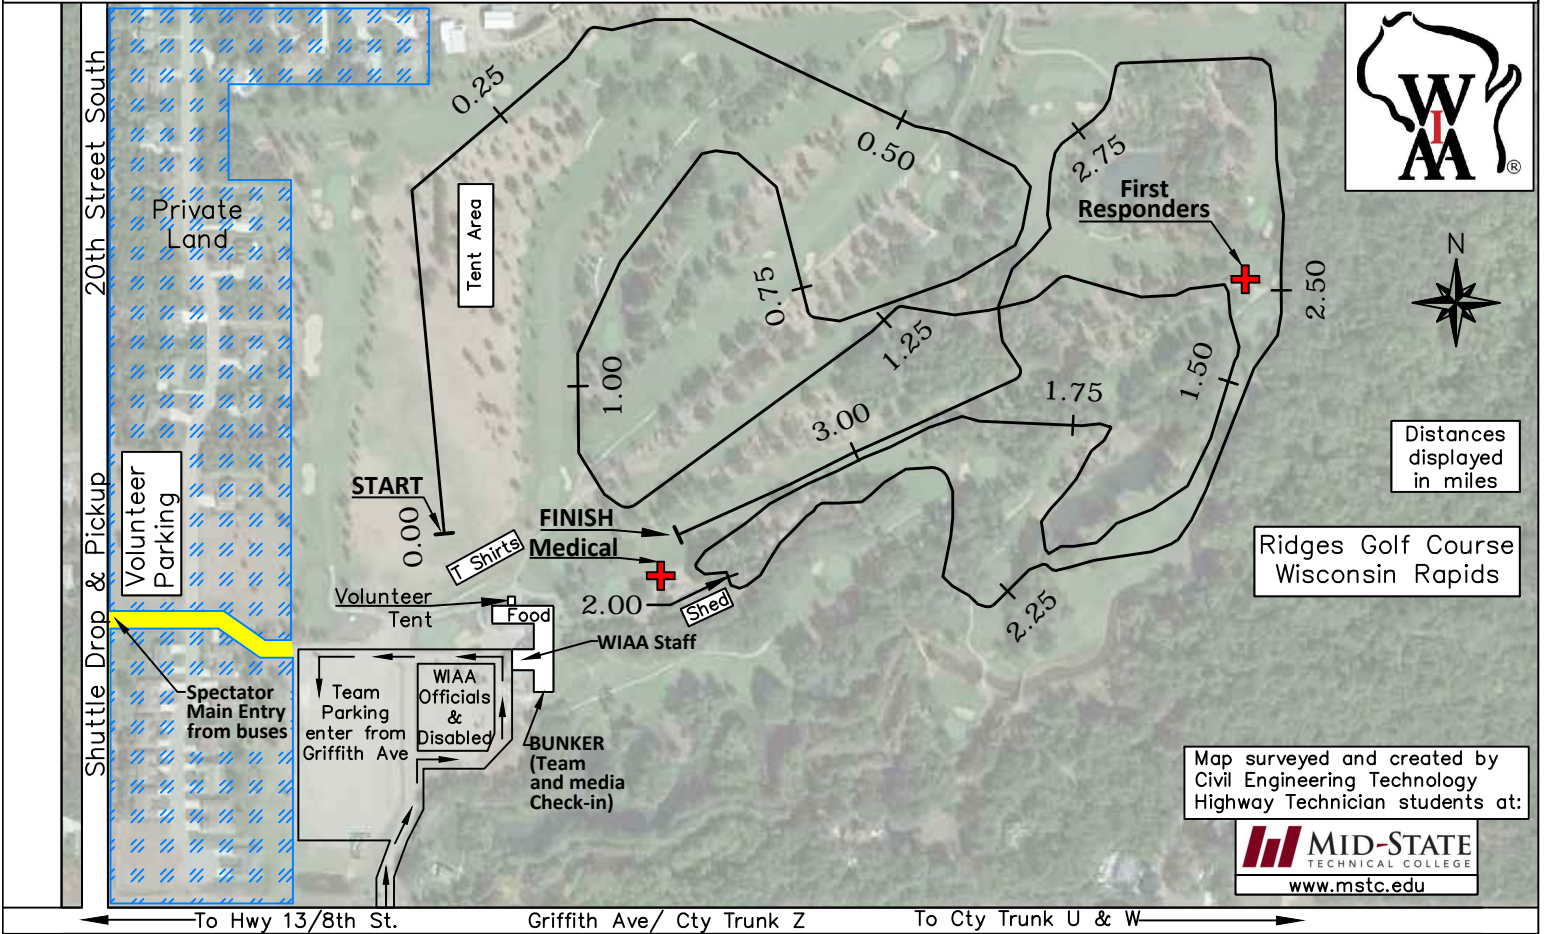

WIAA State 5000m Cross Country Course

5000m Course Profile