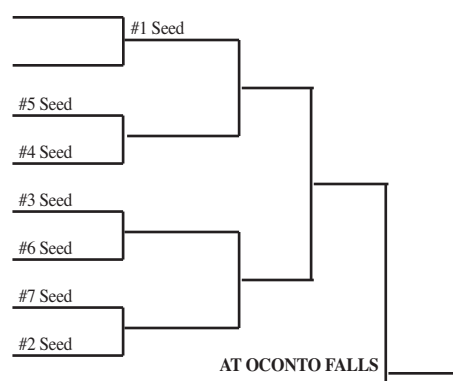

Regional C
Florence
Goodman/Pembine
Niagara
Phelps
Suring
Three Lakes
Wausaukee