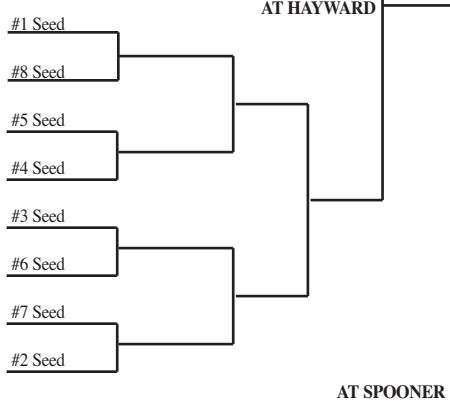

2014 Girls Basketball Assignments – Division 5

(Highest seeded team hosts through regional finals if adequate seating is available.)

updated 2/11/14

SECTIONAL #1

Regionals			Sectionals	
Tues., Mar. 4	Friday, Mar. 7	Sat., Mar. 8	Thur., Mar. 13	Sat., Mar. 15

Regional A
Birchwood
Frederic
Luck
Northwood
Shell Lake
Siren
Solon Springs

Regional B
Bayfield
Butternut
Drummond
Mellen
Mercer
South Shore
Washburn
Winter

Regional C
Bruce
Clayton
Clear Lake
Eau Claire Immanuel
Lutheran
McDonell Central
Prairie Farm
Turtle Lake

2014 Girls Basketball Assignments – Division 5

(Highest seeded team hosts through regional finals if adequate seating is available.)

SECTIONAL #3

Regionals			Sectionals	
Tues., Mar. 4	Friday, Mar. 7	Sat., Mar. 8	Thur., Mar. 13	Sat., Mar. 15