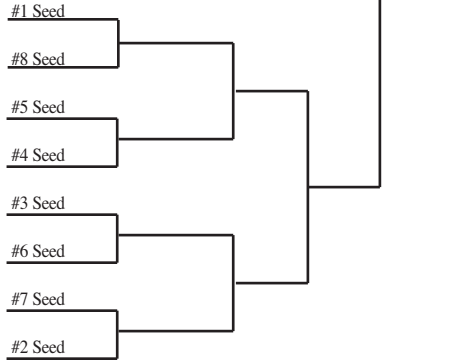

2014 Girls Basketball Assignments – Division 5

(Highest seeded team hosts through regional finals if adequate seating is available.)

updated 2/11/14

SECTIONAL #1

Regionals			Sectionals	
Tues., Mar. 4	Friday, Mar. 7	Sat., Mar. 8	Thur., Mar. 13	Sat., Mar. 15

Regional A
Birchwood
Frederic
Luck
Northwood
Shell Lake
Siren
Solon Springs

Regional B
Bayfield
Butternut
Drummond
Mellen
Mercer
South Shore
Washburn
Winter

Regional C
Bruce
Clayton
Clear Lake
Eau Claire Immanuel
Lutheran
McDonell Central
Prairie Farm
Turtle Lake

Regional D
Cornell
Gilman
Greenwood
Lake Holcombe
Owen-Withee
Prentice
Rib Lake
Thorp

SECTIONAL #2

Regionals			Sectionals	
Tues., Mar. 4	Friday, Mar. 7	Sat., Mar. 8	Thur., Mar. 13	Sat., Mar. 15

Regional A
Almond-Bancroft
Assumption
Columbus Catholic
Granton
Loyal
Northland Lutheran
Pittsville
Port Edwards