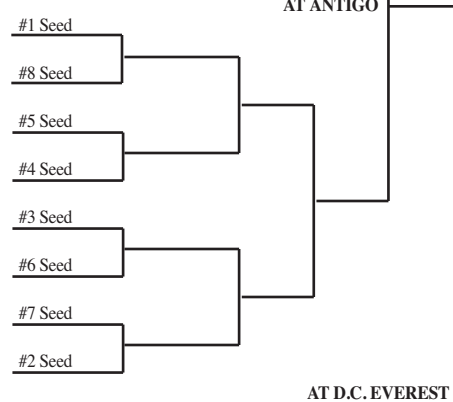

Regional B
Bowler
Elcho
Gresham Community
Marion
Newman Catholic
Tigerton
White Lake
Wisconsin Valley
Lutheran