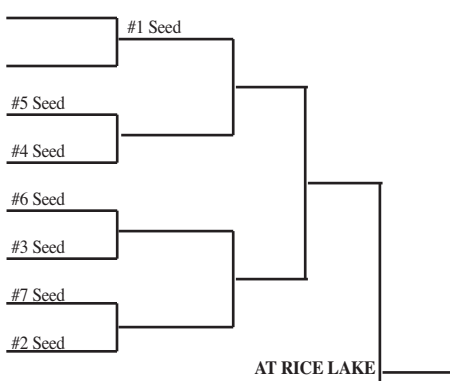

2014 Girls Basketball Assignments – Division 5

(Highest seeded team hosts through regional finals if adequate seating is available.)

updated 2/11/14

SECTIONAL #1

Regionals			Sectionals	
Tues., Mar. 4	Friday, Mar. 7	Sat., Mar. 8	Thur., Mar. 13	Sat., Mar. 15

Regional A
Birchwood
Frederic
Luck
Northwood
Shell Lake
Siren
Solon Springs

Regional B
Bayfield
Butternut
Drummond
Mellen
Mercer
South Shore
Washburn
Winter

Regional C
Bruce
Clayton
Clear Lake
Eau Claire Immanuel
Lutheran
McDonell Central
Prairie Farm
Turtle Lake

2014 Girls Basketball Assignments – Division 5

(Highest seeded team hosts through regional finals if adequate seating is available.)

SECTIONAL #3

Regionals			Sectionals	
Tues., Mar. 4	Friday, Mar. 7	Sat., Mar. 8	Thur., Mar. 13	Sat., Mar. 15

SECTIONAL #4

Regionals			Sectionals	
Tues., Mar. 4	Friday, Mar. 7	Sat., Mar. 8	Thur., Mar. 13	Sat., Mar. 15