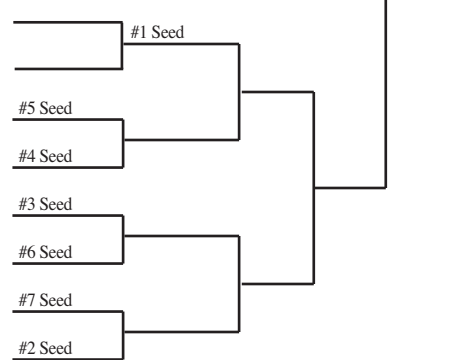

2014 Girls Basketball Assignments – Division 5

(Highest seeded team hosts through regional finals if adequate seating is available.)

updated 2/11/14

SECTIONAL #1

Regionals			Sectionals	
Tues., Mar. 4	Friday, Mar. 7	Sat., Mar. 8	Thur., Mar. 13	Sat., Mar. 15

Regional A
Birchwood
Frederic
Luck
Northwood
Shell Lake
Siren
Solon Springs

Regional B
Bayfield
Butternut
Drummond
Mellen
Mercer
South Shore
Washburn
Winter

Regional C
Bruce
Clayton
Clear Lake
Eau Claire Immanuel
Lutheran
McDonell Central
Prairie Farm
Turtle Lake

Regional D
Cornell
Gilman
Greenwood
Lake Holcombe
Owen-Withee
Prentice
Rib Lake
Thorp

SECTIONAL #2

Regionals			Sectionals	
Tues., Mar. 4	Friday, Mar. 7	Sat., Mar. 8	Thur., Mar. 13	Sat., Mar. 15

Regional A
Almond-Bancroft
Assumption
Columbus Catholic
Granton
Loyal
Northland Lutheran
Pittsville
Port Edwards

2014 Girls Basketball Assignments – Division 5

(Highest seeded team hosts through regional finals if adequate seating is available.)

SECTIONAL #3

Regionals			Sectionals	
Tues., Mar. 4	Friday, Mar. 7	Sat., Mar. 8	Thur., Mar. 13	Sat., Mar. 15