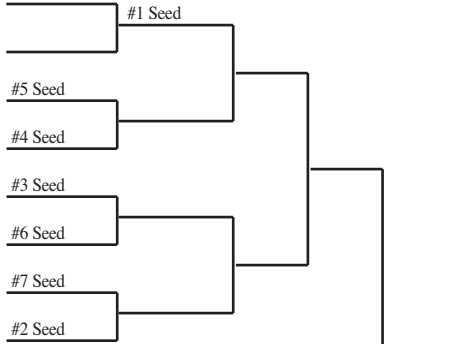

2014 Girls Basketball Assignments – Division 5

(Highest seeded team hosts through regional finals if adequate seating is available.)

updated 2/11/14

SECTIONAL #1

Regionals			Sectionals	
Tues., Mar. 4	Friday, Mar. 7	Sat., Mar. 8	Thur., Mar. 13	Sat., Mar. 15

Regional A
Birchwood
Frederic
Luck
Northwood
Shell Lake
Siren
Solon Springs

Regional B
Bayfield
Butternut
Drummond
Mellen
Mercer
South Shore
Washburn
Winter

Regional C
Bruce
Clayton
Clear Lake
Eau Claire Immanuel
Lutheran
McDonell Central
Prairie Farm
Turtle Lake

2014 Girls Basketball Assignments – Division 5

(Highest seeded team hosts through regional finals if adequate seating is available.)

SECTIONAL #3

Regionals			Sectionals	
Tues., Mar. 4	Friday, Mar. 7	Sat., Mar. 8	Thur., Mar. 13	Sat., Mar. 15