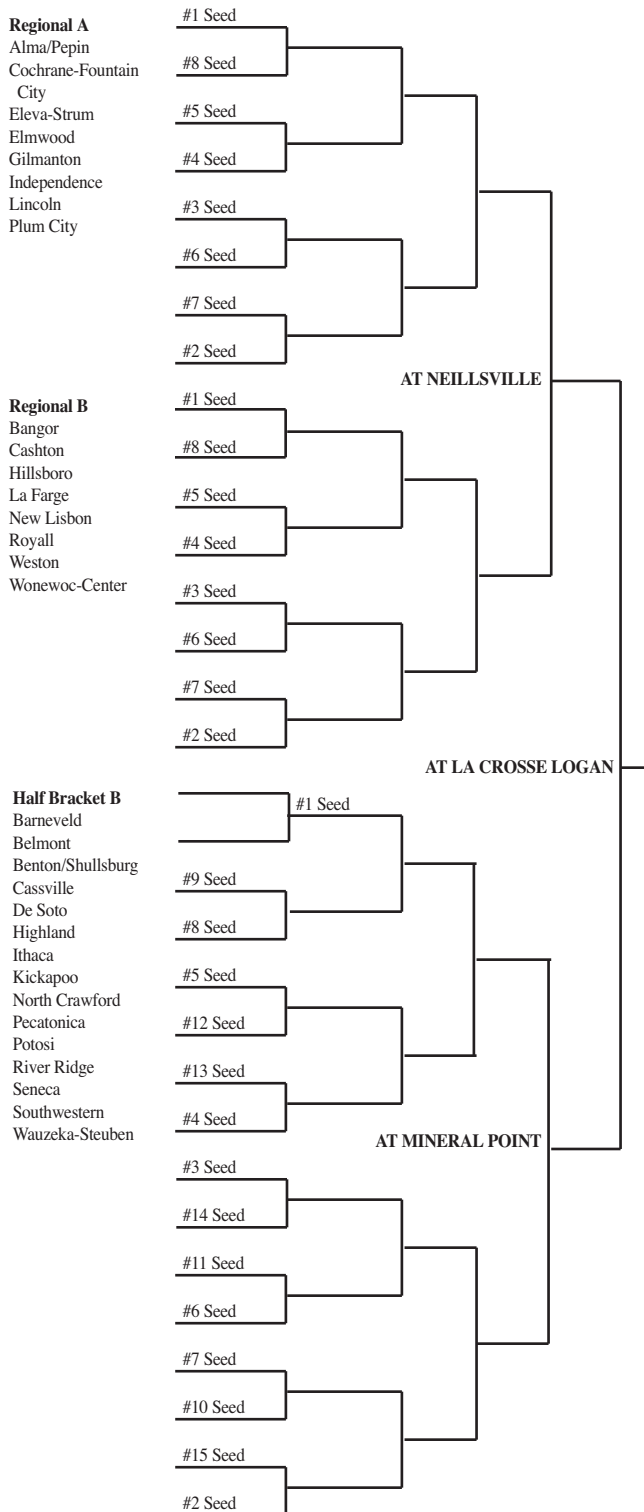

2014 Girls Basketball Assignments – Division 5

(Highest seeded team hosts through regional finals if adequate seating is available.)

updated 2/11/14

SECTIONAL #1

Regionals			Sectionals	
Tues., Mar. 4	Friday, Mar. 7	Sat., Mar. 8	Thur., Mar. 13	Sat., Mar. 15

Regional A
Birchwood
Frederic
Luck
Northwood
Shell Lake
Siren
Solon Springs

Regional B
Bayfield
Butternut
Drummond
Mellen
Mercer
South Shore
Washburn
Winter

Regional C
Bruce
Clayton
Clear Lake
Eau Claire Immanuel
Lutheran
McDonell Central
Prairie Farm
Turtle Lake

Regional D
Cornell
Gilman
Greenwood
Lake Holcombe
Owen-Withee
Prentice
Rib Lake
Thorp

SECTIONAL #2

Regionals			Sectionals	
Tues., Mar. 4	Friday, Mar. 7	Sat., Mar. 8	Thur., Mar. 13	Sat., Mar. 15

Regional A
Almond-Bancroft
Assumption
Columbus Catholic
Granton
Loyal
Northland Lutheran
Pittsville
Port Edwards

SECTIONAL #4

Regionals			Sectionals	
Tues., Mar. 4	Friday, Mar. 7	Sat., Mar. 8	Thur., Mar. 13	Sat., Mar. 15