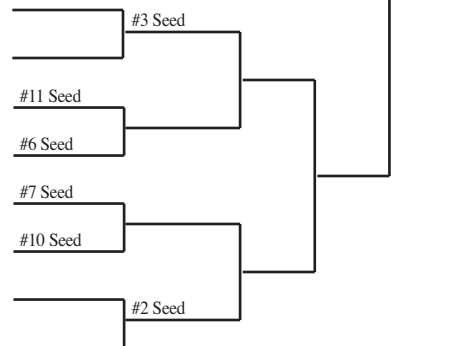

2014 Girls Basketball Assignments – Division 4

(Highest seeded team hosts through regional finals if adequate seating is available.)

update 12/2/13

SECTIONAL #1

Regionals			Sectionals	
Tues., Mar. 4	Friday, Mar. 7	Sat., Mar. 8	Thur., Mar. 13	Sat., Mar. 15

Regional A
Abbotsford
Athens
Chequamegon
Colby
Hurley
Phillips

AT AMERY

Regional B
Cameron
Cumberland
Flambeau
Grantsburg
Ladysmith
Unity
Webster

AT CHIPPEWA FALLS

Half Bracket B
Augusta
Boyceville
Cadott
Chetek-Weyerhaeuser
Colfax
Fall Creek
Glenwood City
Mondovi
Osseo-Fairchild
Regis
Spring Valley
Stanley-Boyd

AT EAU CLAIRE NORTH

SECTIONAL #2

Regionals			Sectionals	
Tues., Mar. 4	Friday, Mar. 7	Sat., Mar. 8	Thur., Mar. 13	Sat., Mar. 15

Half Bracket A

Auburdale
Bonduel
Coleman
Crandon
Crivitz
Edgar
Marathon
Menomonee Indian
Oconto
Pacelli
Spencer
Stratford
Wabeno/Laona

AT WAUSAU WEST

Regional C

Amherst
Iola-Scandinavia
Manawa
Rosholt
Saint Mary Central
Shiocton
Weyauwega-Fremont

AT WAUPACA

AT SEYMOUR

Regional D

Algoma
Brillion
Gibraltar
Manitowoc Lutheran
Mishicot
Reedsville