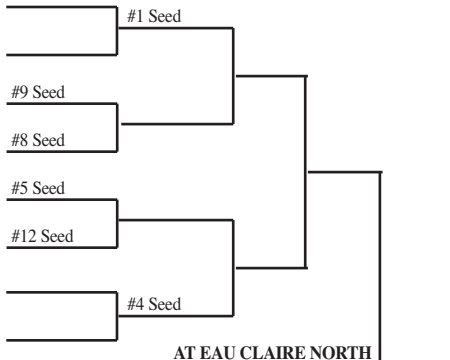

# 2014 Girls Basketball Assignments – Division 4

(Highest seeded team hosts through regional finals if adequate seating is available.)

update 12/2/13

## SECTIONAL #1

Regionals			Sectionals	
Tues., Mar. 4	Friday, Mar. 7	Sat., Mar. 8	Thur., Mar. 13	Sat., Mar. 15

**Regional A**  
Abbotsford  
Athens  
Chequamegon  
Colby  
Hurley  
Phillips

AT AMERY

**Regional B**  
Cameron  
Cumberland  
Flambeau  
Grantsburg  
Ladysmith  
Unity  
Webster

AT CHIPPEWA FALLS

**Half Bracket B**  
Augusta  
Boyceville  
Cadott  
Chetek-Weyerhaeuser  
Colfax  
Fall Creek  
Glenwood City  
Mondovi  
Osseo-Fairchild  
Regis  
Spring Valley  
Stanley-Boyd

AT EAU CLAIRE NORTH

## SECTIONAL #2

Regionals			Sectionals	
Tues., Mar. 4	Friday, Mar. 7	Sat., Mar. 8	Thur., Mar. 13	Sat., Mar. 15

**Half Bracket A**

Auburdale  
Bonduel  
Coleman  
Crandon  
Crivitz  
Edgar  
Marathon  
Menomonee Indian  
Oconto  
Pacelli  
Spencer  
Stratford  
Wabeno/Laona