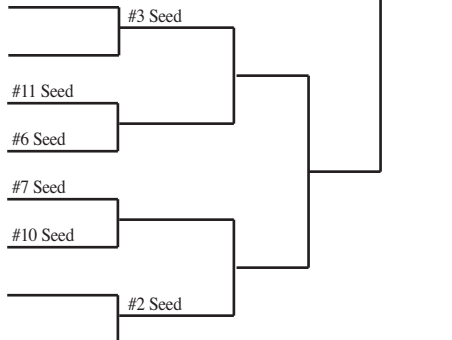

# 2014 Girls Basketball Assignments – Division 4

(Highest seeded team hosts through regional finals if adequate seating is available.)

## SECTIONAL #3

Regionals			Sectionals	
Tues., Mar. 4	Friday, Mar. 7	Sat., Mar. 8	Thur., Mar. 13	Sat., Mar. 15

**Regional A**  
Blair-Taylor  
Luther  
Melrose-Mindoro  
Necedah  
Westby  
Whitehall

AT MAUSTON

**Regional B**  
Markesan  
Montello  
Pardeeville  
Princeton/Green Lake  
Tri-County  
Wild Rose

AT DEFOREST

**Half Bracket B**  
Belleville  
Boscobel  
Brookwood  
Cuba City  
Darlington  
Fennimore  
Iowa-Grant  
Lancaster  
Mineral Point  
New Glarus  
Parkview  
Riverdale  
Wisconsin Heights

## SECTIONAL #4

Regionals			Sectionals	
Tues., Mar. 4	Friday, Mar. 7	Sat., Mar. 8	Thur., Mar. 13	Sat., Mar. 15

**Half Bracket A**  
Cambridge  
Cedar Grove-Belgium  
Deerfield  
Dodgeland  
Horicon  
Howards Grove  
Lake Country Lutheran  
Lourdes Academy  
Ozaukee  
Random Lake  
Saint Mary's Springs  
Waterloo