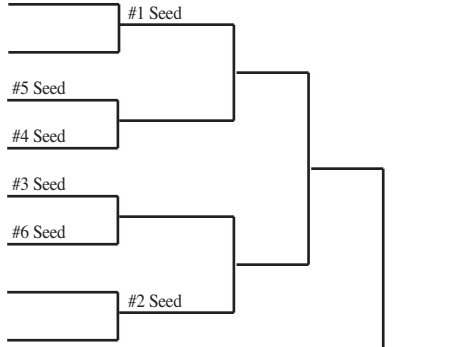

## SECTIONAL #2

Regionals			Sectionals	
Tues., Mar. 4	Friday, Mar. 7	Sat., Mar. 8	Thur., Mar. 13	Sat., Mar. 15

**Half Bracket A**

Auburdale  
Bonduel  
Coleman  
Crandon  
Crivitz  
Edgar  
Marathon  
Menomonee Indian  
Oconto  
Pacelli  
Spencer  
Stratford  
Wabeno/Laona

# 2014 Girls Basketball Assignments – Division 4

(Highest seeded team hosts through regional finals if adequate seating is available.)

## SECTIONAL #3

Regionals			Sectionals	
Tues., Mar. 4	Friday, Mar. 7	Sat., Mar. 8	Thur., Mar. 13	Sat., Mar. 15

**Regional A**  
Blair-Taylor  
Luther  
Melrose-Mindoro  
Necedah  
Westby  
Whitehall

AT MAUSTON