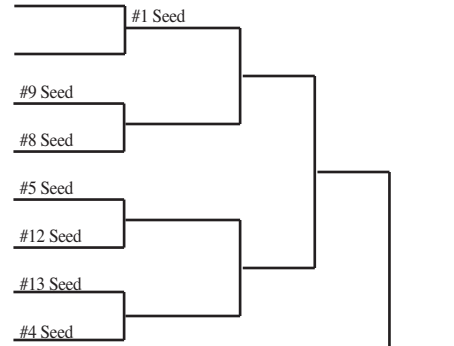

# 2014 Girls Basketball Assignments – Division 4

(Highest seeded team hosts through regional finals if adequate seating is available.)

update 12/2/13

## SECTIONAL #1

Regionals			Sectionals	
Tues., Mar. 4	Friday, Mar. 7	Sat., Mar. 8	Thur., Mar. 13	Sat., Mar. 15

**Regional A**  
Abbotsford  
Athens  
Chequamegon  
Colby  
Hurley  
Phillips

AT AMERY

**Regional B**  
Cameron  
Cumberland  
Flambeau  
Grantsburg  
Ladysmith  
Unity  
Webster

AT CHIPPEWA FALLS

**Half Bracket B**  
Augusta  
Boyceville  
Cadott  
Chetek-Weyerhaeuser  
Colfax  
Fall Creek  
Glenwood City  
Mondovi  
Osseo-Fairchild  
Regis  
Spring Valley  
Stanley-Boyd

AT EAU CLAIRE NORTH

## SECTIONAL #2

Regionals			Sectionals	
Tues., Mar. 4	Friday, Mar. 7	Sat., Mar. 8	Thur., Mar. 13	Sat., Mar. 15

**Half Bracket A**

Auburdale  
Bonduel  
Coleman  
Crandon  
Crivitz  
Edgar  
Marathon  
Menomonee Indian  
Oconto  
Pacelli  
Spencer  
Stratford  
Wabeno/Laona