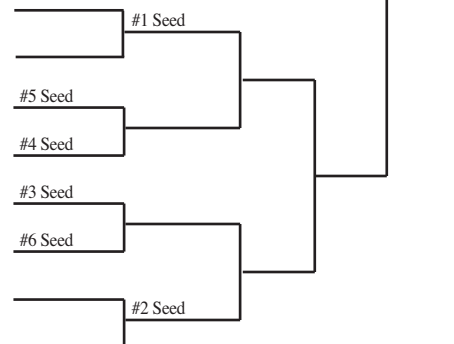

## SECTIONAL #2

Regionals			Sectionals	
Tues., Mar. 4	Friday, Mar. 7	Sat., Mar. 8	Thur., Mar. 13	Sat., Mar. 15

**Half Bracket A**

Auburdale  
Bonduel  
Coleman  
Crandon  
Crivitz  
Edgar  
Marathon  
Menomonee Indian  
Oconto  
Pacelli  
Spencer  
Stratford  
Wabeno/Laona

# 2014 Girls Basketball Assignments – Division 4

(Highest seeded team hosts through regional finals if adequate seating is available.)

## SECTIONAL #3

Regionals			Sectionals	
Tues., Mar. 4	Friday, Mar. 7	Sat., Mar. 8	Thur., Mar. 13	Sat., Mar. 15

**Regional A**  
Blair-Taylor  
Luther  
Melrose-Mindoro  
Necedah  
Westby  
Whitehall

AT MAUSTON