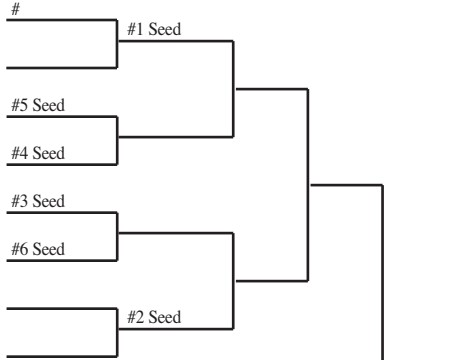

# 2014 Girls Basketball Assignments – Division 4

(Highest seeded team hosts through regional finals if adequate seating is available.)

update 12/2/13

## SECTIONAL #1

Regionals			Sectionals	
Tues., Mar. 4	Friday, Mar. 7	Sat., Mar. 8	Thur., Mar. 13	Sat., Mar. 15

**Regional A**  
Abbotsford  
Athens  
Chequamegon  
Colby  
Hurley  
Phillips

AT AMERY

**Regional B**  
Cameron  
Cumberland  
Flambeau  
Grantsburg  
Ladysmith  
Unity  
Webster