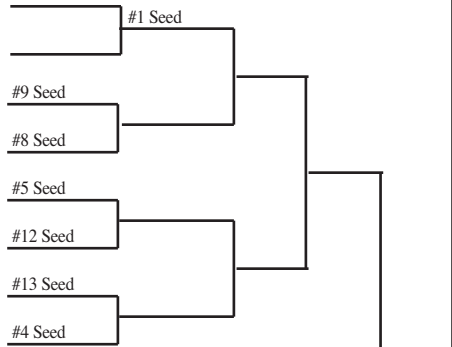

AT VERONA AREA