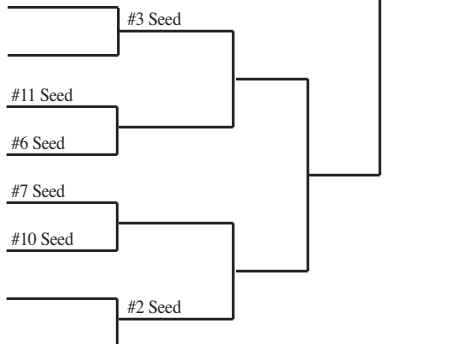

# 2014 Girls Basketball Assignments – Division 4

(Highest seeded team hosts through regional finals if adequate seating is available.)

update 12/2/13

## SECTIONAL #1

Regionals			Sectionals	
Tues., Mar. 4	Friday, Mar. 7	Sat., Mar. 8	Thur., Mar. 13	Sat., Mar. 15

**Regional A**  
Abbotsford  
Athens  
Chequamegon  
Colby  
Hurley  
Phillips

AT AMERY

**Regional B**  
Cameron  
Cumberland  
Flambeau  
Grantsburg  
Ladysmith  
Unity  
Webster

AT CHIPPEWA FALLS

**Half Bracket B**  
Augusta  
Boyceville  
Cadott  
Chetek-Weyerhaeuser  
Colfax  
Fall Creek  
Glenwood City  
Mondovi  
Osseo-Fairchild  
Regis  
Spring Valley  
Stanley-Boyd

AT EAU CLAIRE NORTH