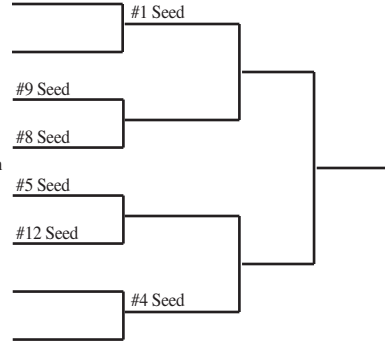

SECTIONAL #4

Regionals			Sectionals	
Tues., Mar. 4	Friday, Mar. 7	Sat., Mar. 8	Thur., Mar. 13	Sat., Mar. 15

Half Bracket A
Cambridge
Cedar Grove-Belgium
Deerfield
Dodgeland
Horicon
Howards Grove
Lake Country Lutheran
Lourdes Academy
Ozaukee
Random Lake
Saint Mary's Springs
Waterloo