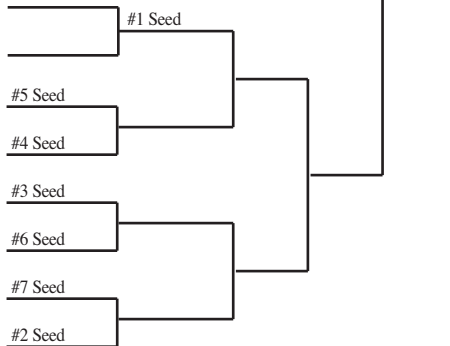

# 2014 Girls Basketball Assignments – Division 4

(Highest seeded team hosts through regional finals if adequate seating is available.)

update 12/2/13

## SECTIONAL #1

Regionals			Sectionals	
Tues., Mar. 4	Friday, Mar. 7	Sat., Mar. 8	Thur., Mar. 13	Sat., Mar. 15

**Regional A**  
Abbotsford  
Athens  
Chequamegon  
Colby  
Hurley  
Phillips

AT AMERY

**Regional B**  
Cameron  
Cumberland  
Flambeau  
Grantsburg  
Ladysmith  
Unity  
Webster

AT CHIPPEWA FALLS

**Half Bracket B**  
Augusta  
Boyceville  
Cadott  
Chetek-Weyerhaeuser  
Colfax  
Fall Creek  
Glenwood City  
Mondovi  
Osseo-Fairchild  
Regis  
Spring Valley  
Stanley-Boyd

AT EAU CLAIRE NORTH