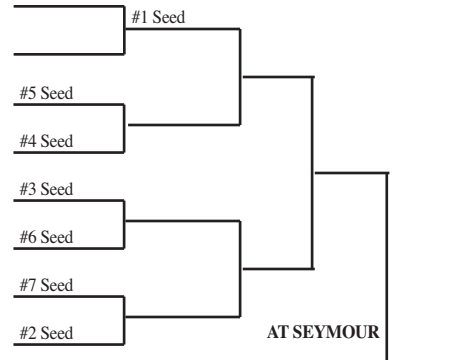

2014 Girls Basketball Assignments – Division 4

(Highest seeded team hosts through regional finals if adequate seating is available.)

update 12/2/13

SECTIONAL #1

Regionals			Sectionals	
Tues., Mar. 4	Friday, Mar. 7	Sat., Mar. 8	Thur., Mar. 13	Sat., Mar. 15

Regional A
Abbotsford
Athens
Chequamegon
Colby
Hurley
Phillips

AT AMERY

Regional B
Cameron
Cumberland
Flambeau
Grantsburg
Ladysmith
Unity
Webster

AT CHIPPEWA FALLS

Half Bracket B
Augusta
Boyceville
Cadott
Chetek-Weyerhaeuser
Colfax
Fall Creek
Glenwood City
Mondovi
Osseo-Fairchild
Regis
Spring Valley
Stanley-Boyd

AT EAU CLAIRE NORTH

SECTIONAL #2

Regionals			Sectionals	
Tues., Mar. 4	Friday, Mar. 7	Sat., Mar. 8	Thur., Mar. 13	Sat., Mar. 15

Half Bracket A

Auburdale
Bonduel
Coleman
Crandon
Crivitz
Edgar
Marathon
Menomonee Indian
Oconto
Pacelli
Spencer
Stratford
Wabeno/Laona

AT WAUSAU WEST

Regional C

Amherst
Iola-Scandinavia
Manawa
Rosholt
Saint Mary Central
Shiocton
Weyauwega-Fremont

AT WAUPACA

AT SEYMOUR

Regional D

Algoma
Brillion
Gibraltar
Manitowoc Lutheran
Mishicot
Reedsville