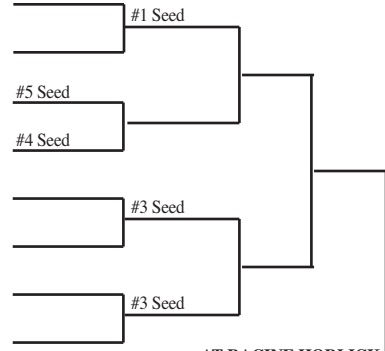

AT OCONOMOWOC

Regional C
Brookfield Academy
Destiny
Dominican
Hope Christian
Martin Luther