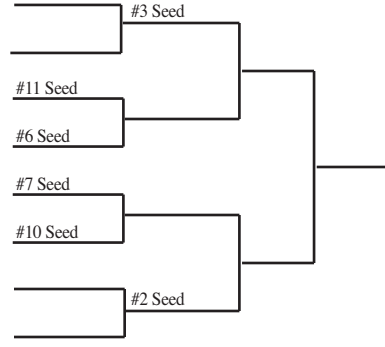

AT WATERTOWN