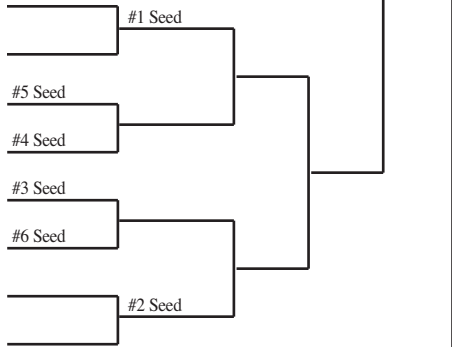

AT MAUSTON

Regional B
Markesan
Montello
Pardeeville
Princeton/Green Lake
Tri-County
Wild Rose

AT DEFOREST

Half Bracket B
Belleville
Boscobel
Brookwood
Cuba City
Darlington
Fennimore
Iowa-Grant
Lancaster
Mineral Point
New Glarus
Parkview
Riverdale
Wisconsin Heights