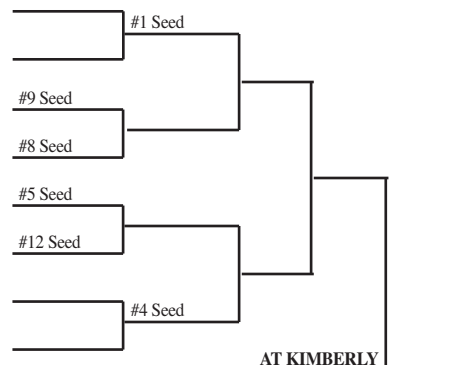

2014 Girls Basketball Assignments – Division 3

updated 2/21/14

(Highest seeded team hosts through regional finals if adequate seating is available.)

SECTIONAL #1

Regionals			Sectionals	
Tues., Mar. 4	Friday, Mar. 7	Sat., Mar. 8	Thur., Mar. 13	Sat., Mar. 15

Half Bracket A
Amery
Baldwin-Woodville
Barron
Ellsworth
Hayward
Northwestern
Osceola
Prescott
Saint Croix Central
Saint Croix Falls
Somerset
Spooner

AT NEW RICHMOND

AT RIVER FALLS

Half Bracket B
Altoona
Aquinas
Arcadia
Black River Falls
Bloomer
Durand
Elk Mound
Gale-Ettrick-Trempealeau
Mauston
Neillsville
Viroqua
West Salem

AT OSSEO-FAIRCHILD

SECTIONAL #2

Regionals			Sectionals	
Tues., Mar. 4	Friday, Mar. 7	Sat., Mar. 8	Thur., Mar. 13	Sat., Mar. 15

Regional A
Clintonville
Northland Pines
Oconto Falls
Peshigo
Tomahawk
Wittenberg-Birnham wood

AT KIMBERLY

2014 Girls Basketball Assignments – Division 3

(Highest seeded team hosts through regional finals if adequate seating is available.)

SECTIONAL #3

Regionals			Sectionals	
Tues., Mar. 4	Friday, Mar. 7	Sat., Mar. 8	Thur., Mar. 13	Sat., Mar. 15