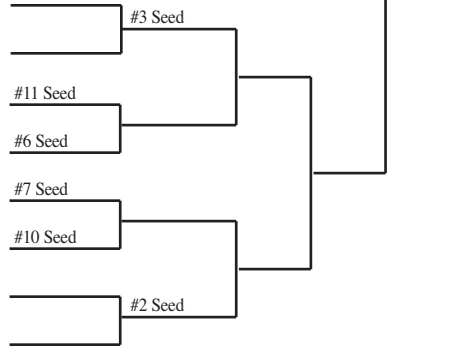

2014 Girls Basketball Assignments – Division 3

updated 2/21/14

(Highest seeded team hosts through regional finals if adequate seating is available.)

SECTIONAL #1

Regionals			Sectionals	
Tues., Mar. 4	Friday, Mar. 7	Sat., Mar. 8	Thur., Mar. 13	Sat., Mar. 15

Half Bracket A
Amery
Baldwin-Woodville
Barron
Ellsworth
Hayward
Northwestern
Osceola
Prescott
Saint Croix Central
Saint Croix Falls
Somerset
Spooner

AT NEW RICHMOND

AT RIVER FALLS

Half Bracket B
Altoona
Aquinas
Arcadia
Black River Falls
Bloomer
Durand
Elk Mound
Gale-Ettrick-Trempealeau
Mauston
Neillsville
Viroqua
West Salem

AT OSSEO-FAIRCHILD

SECTIONAL #2

Regionals			Sectionals	
Tues., Mar. 4	Friday, Mar. 7	Sat., Mar. 8	Thur., Mar. 13	Sat., Mar. 15

Regional A
Clintonville
Northland Pines
Oconto Falls
Peshigo
Tomahawk
Wittenberg-Birnham wood

AT KIMBERLY

2014 Girls Basketball Assignments – Division 3

(Highest seeded team hosts through regional finals if adequate seating is available.)

SECTIONAL #3

Regionals			Sectionals	
Tues., Mar. 4	Friday, Mar. 7	Sat., Mar. 8	Thur., Mar. 13	Sat., Mar. 15