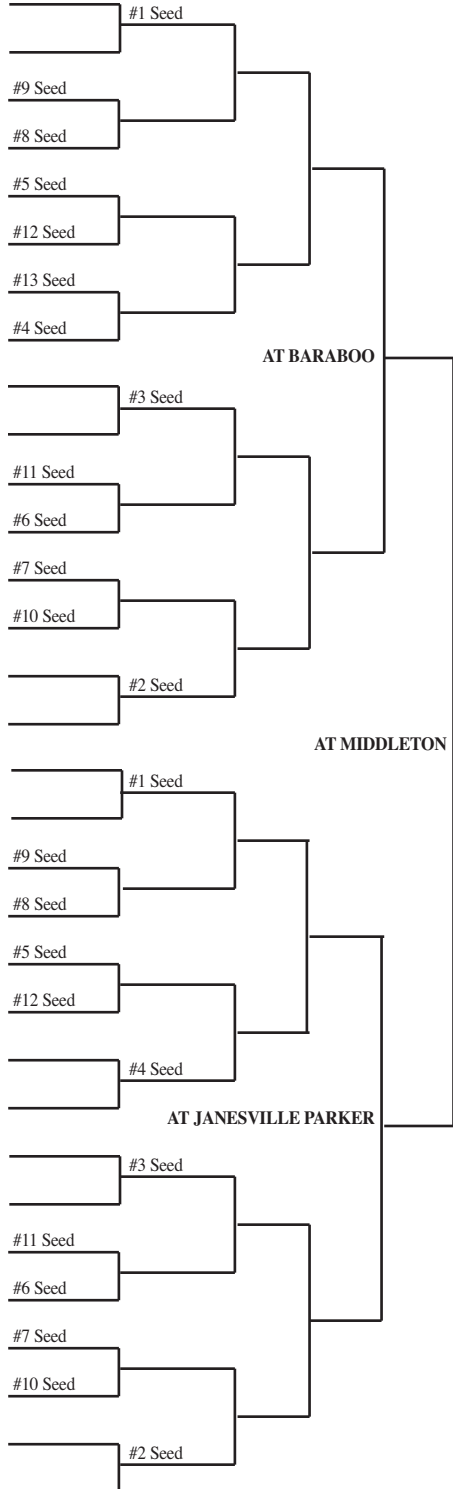

2014 Girls Basketball Assignments – Division 3

(Highest seeded team hosts through regional finals if adequate seating is available.)

SECTIONAL #3

Regionals			Sectionals	
Tues., Mar. 4	Friday, Mar. 7	Sat., Mar. 8	Thur., Mar. 13	Sat., Mar. 15

Half Bracket A
Adams-Friendship
Dodgeville
Edgewood
Lodi
Nekoosa
Platteville
Poynette
Prairie du Chien
Richland Center
River Valley
Wautoma
Westfield Area
Wisconsin Dells