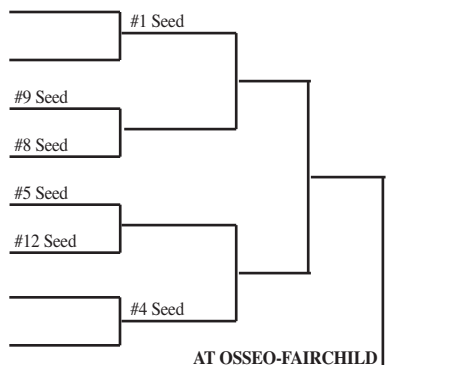

2014 Girls Basketball Assignments – Division 3

updated 2/21/14

(Highest seeded team hosts through regional finals if adequate seating is available.)

SECTIONAL #1

Regionals			Sectionals	
Tues., Mar. 4	Friday, Mar. 7	Sat., Mar. 8	Thur., Mar. 13	Sat., Mar. 15

Half Bracket A
Amery
Baldwin-Woodville
Barron
Ellsworth
Hayward
Northwestern
Osceola
Prescott
Saint Croix Central
Saint Croix Falls
Somerset
Spooner

AT NEW RICHMOND

AT RIVER FALLS

Half Bracket B
Altoona
Aquinas
Arcadia
Black River Falls
Bloomer
Durand
Elk Mound
Gale-Ettrick-Trempealeau
Mauston
Neillsville
Viroqua
West Salem

AT OSSEO-FAIRCHILD

SECTIONAL #2

Regionals			Sectionals	
Tues., Mar. 4	Friday, Mar. 7	Sat., Mar. 8	Thur., Mar. 13	Sat., Mar. 15

Regional A
Clintonville
Northland Pines
Oconto Falls
Peshigo
Tomahawk
Wittenberg-Birnham wood

AT KIMBERLY

2014 Girls Basketball Assignments – Division 3

(Highest seeded team hosts through regional finals if adequate seating is available.)

SECTIONAL #3

Regionals			Sectionals	
Tues., Mar. 4	Friday, Mar. 7	Sat., Mar. 8	Thur., Mar. 13	Sat., Mar. 15