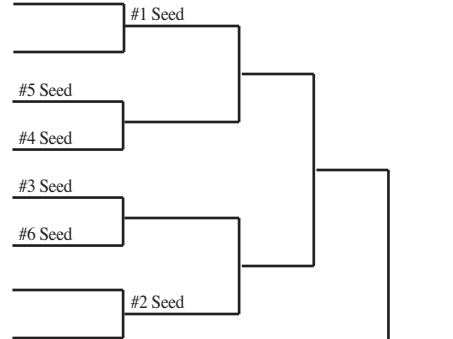

2014 Girls Basketball Assignments – Division 3

updated 2/21/14

(Highest seeded team hosts through regional finals if adequate seating is available.)

SECTIONAL #1

Regionals			Sectionals	
Tues., Mar. 4	Friday, Mar. 7	Sat., Mar. 8	Thur., Mar. 13	Sat., Mar. 15

Half Bracket A
Amery
Baldwin-Woodville
Barron
Ellsworth
Hayward
Northwestern
Osceola
Prescott
Saint Croix Central
Saint Croix Falls
Somerset
Spooner

AT NEW RICHMOND

AT RIVER FALLS

Half Bracket B
Altoona
Aquinas
Arcadia
Black River Falls
Bloomer
Durand
Elk Mound
Gale-Ettrick-Trempealeau
Mauston
Neillsville
Viroqua
West Salem

AT OSSEO-FAIRCHILD

SECTIONAL #2

Regionals			Sectionals	
Tues., Mar. 4	Friday, Mar. 7	Sat., Mar. 8	Thur., Mar. 13	Sat., Mar. 15

Regional A
Clintonville
Northland Pines
Oconto Falls
Peshigo
Tomahawk
Wittenberg-Birnham wood

AT KIMBERLY

2014 Girls Basketball Assignments – Division 3

(Highest seeded team hosts through regional finals if adequate seating is available.)

SECTIONAL #3

Regionals			Sectionals	
Tues., Mar. 4	Friday, Mar. 7	Sat., Mar. 8	Thur., Mar. 13	Sat., Mar. 15