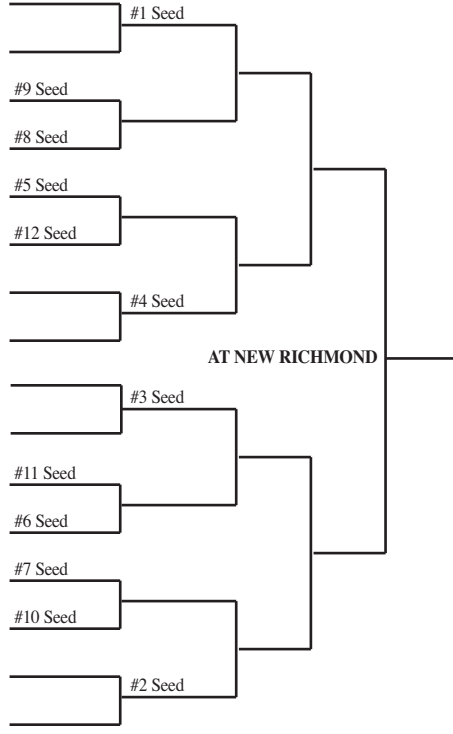

2014 Girls Basketball Assignments – Division 3

updated 2/21/14

(Highest seeded team hosts through regional finals if adequate seating is available.)

SECTIONAL #1

Regionals			Sectionals	
Tues., Mar. 4	Friday, Mar. 7	Sat., Mar. 8	Thur., Mar. 13	Sat., Mar. 15

Half Bracket A
Amery
Baldwin-Woodville
Barron
Ellsworth
Hayward
Northwestern
Osceola
Prescott
Saint Croix Central
Saint Croix Falls
Somerset
Spooner

AT NEW RICHMOND

AT RIVER FALLS

Half Bracket B
Altoona
Aquinas
Arcadia
Black River Falls
Bloomer
Durand
Elk Mound
Gale-Ettrick-Trempealeau
Mauston
Neillsville
Viroqua
West Salem

AT OSSEO-FAIRCHILD

SECTIONAL #2

Regionals			Sectionals	
Tues., Mar. 4	Friday, Mar. 7	Sat., Mar. 8	Thur., Mar. 13	Sat., Mar. 15

Regional A
Clintonville
Northland Pines
Oconto Falls
Peshigo
Tomahawk
Wittenberg-Birnham wood

AT KIMBERLY

2014 Girls Basketball Assignments – Division 3

(Highest seeded team hosts through regional finals if adequate seating is available.)

SECTIONAL #3

Regionals			Sectionals	
Tues., Mar. 4	Friday, Mar. 7	Sat., Mar. 8	Thur., Mar. 13	Sat., Mar. 15