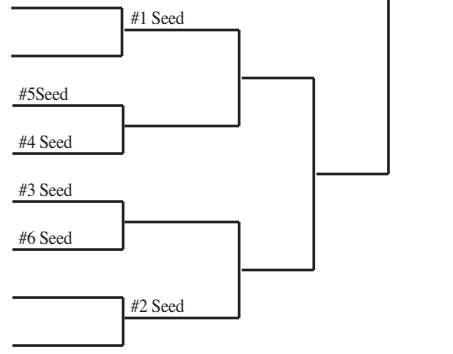

AT ASHWAUBENON

Half Bracket B
Chilton
Denmark
Kewaunee
Kiel
Luxemburg-Casco
New Holstein
Roncalli
Southern Door
Sturgeon Bay
Two Rivers
Valders
Wrightstown