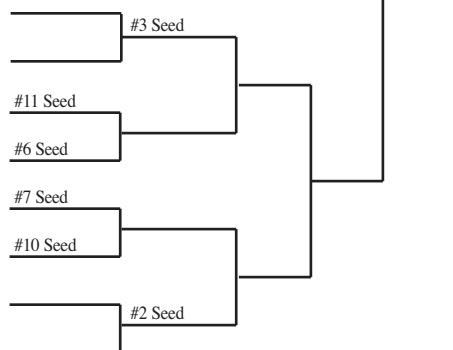

2014 Girls Basketball Assignments – Division 3

updated 2/21/14

(Highest seeded team hosts through regional finals if adequate seating is available.)

SECTIONAL #1

Regionals			Sectionals	
Tues., Mar. 4	Friday, Mar. 7	Sat., Mar. 8	Thur., Mar. 13	Sat., Mar. 15

Half Bracket A
Amery
Baldwin-Woodville
Barron
Ellsworth
Hayward
Northwestern
Osceola
Prescott
Saint Croix Central
Saint Croix Falls
Somerset
Spooner

AT NEW RICHMOND

AT RIVER FALLS

Half Bracket B
Altoona
Aquinas
Arcadia
Black River Falls
Bloomer
Durand
Elk Mound
Gale-Ettrick-Trempealeau
Mauston
Neillsville
Viroqua
West Salem

AT OSSEO-FAIRCHILD

SECTIONAL #2

Regionals			Sectionals	
Tues., Mar. 4	Friday, Mar. 7	Sat., Mar. 8	Thur., Mar. 13	Sat., Mar. 15

Regional A
Clintonville
Northland Pines
Oconto Falls
Peshigo
Tomahawk
Wittenberg-Birnham wood

AT KIMBERLY

2014 Girls Basketball Assignments – Division 3

(Highest seeded team hosts through regional finals if adequate seating is available.)

SECTIONAL #3

Regionals			Sectionals	
Tues., Mar. 4	Friday, Mar. 7	Sat., Mar. 8	Thur., Mar. 13	Sat., Mar. 15