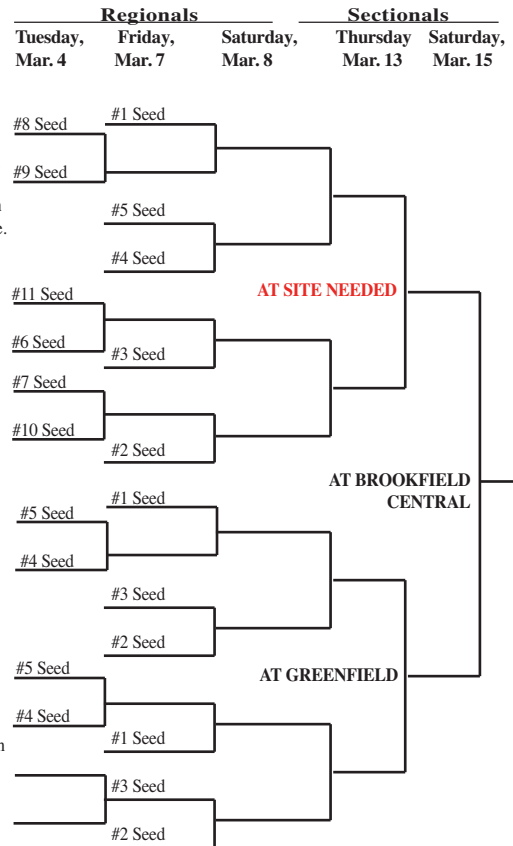

SECTIONAL #4

1. **Half Bracket A**
   Messmer
   Milwaukee Madison University
   Milwaukee Lutheran
   Milw. Samuel Morse.
   Marshall/Juneau
   Milw. Washington/
   Career & Tech Ed
   Pius XI
   Shorewood
   Wauwatosa East
   Wauwatosa West
   Whitefish Bay
   Wisconsin Lutheran
2. **Regional C**
   Catholic Memorial
   New Berlin Eisenhower
   New Berlin West
   Pewaukee
   Waukesha North
3. **Regional D**
   Cudahy
   Milw. Bradley Tech.
   Milw. Ronald Reagan
   South Milwaukee
   Whitnall