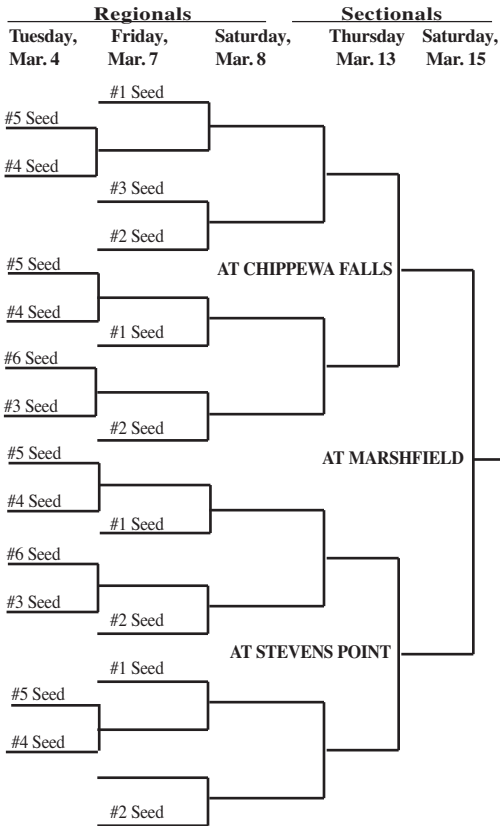

2014 Girls Basketball Assignments – Division 2

updated 2/14/14 (Highest seeded team hosts through regional finals if adequate seating is available.)

SECTIONAL #1

- Regional A**
Ashland
Menomonie
New Richmond
Rice Lake
River Falls
- Regional B**
Holmen
La Crosse Central
La Crosse Logan
Onalaska
Sparta
Tomah
- Regional C**
Lakeland
Medford Area
Merrill
Mosinee
Rhineland
Wausau East
- Regional D**
Antigo
Hortonville
New London
Shawano Comm.
Waupaca

SECTIONAL #2

- Half Bracket A**
Ashwaubenon
Green Bay West
Kaukauna
Marinette
Menasha
Notre Dame
Pulaski
Seymour
West De Pere
Xavier
- Regional C**
Beaver Dam
Plymouth
Slinger
West Bend East
West Bend West
- Regional D**
Cedarburg
Grafton
Nicolet
Port Washington

SECTIONAL #3

- Regional A**
Baraboo
DeForest
Portage
Reedsburg Area
Sauk Prairie
Wauake
- Regional B**
Monona Grove
Monroe
Mount Horeb
Oregon
Stoughton
- Half Bracket B**
Burlington
Delavan-Darien
Elkhorn Area
Fort Atkinson
Greendale
McFarland
Milton
Union Grove
Waterford
Westosha Central
Wilmot Union