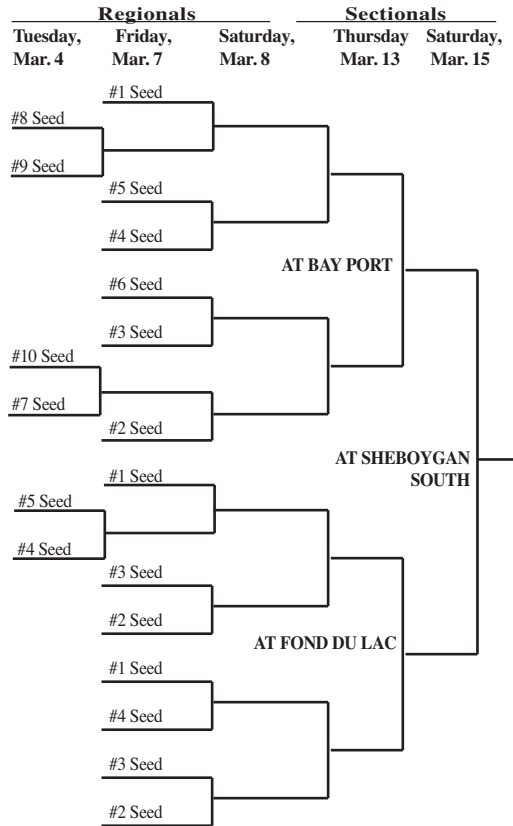

2014 Girls Basketball Assignments – Division 2

updated 2/14/14 (Highest seeded team hosts through regional finals if adequate seating is available.)

SECTIONAL #1

- Regional A**
Ashland
Menomonie
New Richmond
Rice Lake
River Falls
- Regional B**
Holmen
La Crosse Central
La Crosse Logan
Onalaska
Sparta
Tomah
- Regional C**
Lakeland
Medford Area
Merrill
Mosinee
Rhineland
Wausau East
- Regional D**
Antigo
Hortonville
New London
Shawano Comm.
Waupaca

SECTIONAL #2

- Half Bracket A**
Ashwaubenon
Green Bay West
Kaukauna
Marinette
Menasha
Notre Dame
Pulaski
Seymour
West De Pere
Xavier
- Regional C**
Beaver Dam
Plymouth
Slinger
West Bend East
West Bend West
- Regional D**
Cedarburg
Grafton
Nicolet
Port Washington

SECTIONAL #3

- Regional A**
Baraboo
DeForest
Portage
Reedsburg Area
Sauk Prairie
Wauake
- Regional B**
Monona Grove
Monroe
Mount Horeb
Oregon
Stoughton
- Half Bracket B**
Burlington
Delavan-Darien
Elkhorn Area
Fort Atkinson
Greendale
McFarland
Milton
Union Grove
Waterford
Westosha Central
Wilmot Union