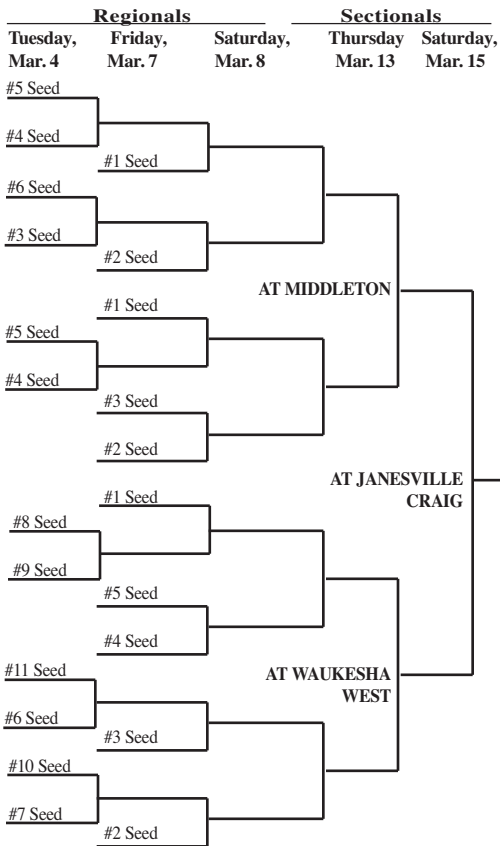

2014 Girls Basketball Assignments – Division 2

updated 2/14/14 (Highest seeded team hosts through regional finals if adequate seating is available.)

SECTIONAL #1

- Regional A**
Ashland
Menomonie
New Richmond
Rice Lake
River Falls
- Regional B**
Holmen
La Crosse Central
La Crosse Logan
Onalaska
Sparta
Tomah
- Regional C**
Lakeland
Medford Area
Merrill
Mosinee
Rhineland
Wausau East
- Regional D**
Antigo
Hortonville
New London
Shawano Comm.
Waupaca

SECTIONAL #2

- Half Bracket A**
Ashwaubenon
Green Bay West
Kaukauna
Marinette
Menasha
Notre Dame
Pulaski
Seymour
West De Pere
Xavier
- Regional C**
Beaver Dam
Plymouth
Slinger
West Bend East
West Bend West
- Regional D**
Cedarburg
Grafton
Nicolet
Port Washington

SECTIONAL #3

- Regional A**
Baraboo
DeForest
Portage
Reedsburg Area
Sauk Prairie
Wauake
- Regional B**
Monona Grove
Monroe
Mount Horeb
Oregon
Stoughton
- Half Bracket B**
Burlington
Delavan-Darien
Elkhorn Area
Fort Atkinson
Greendale
McFarland
Milton
Union Grove
Waterford
Westosha Central
Wilmot Union