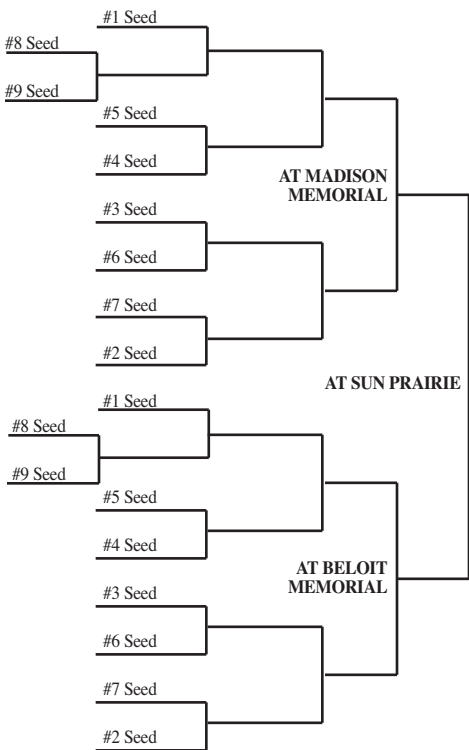

Badger
Beloit Memorial
Janesville Craig
Janesville Parker
Kenosha Bradford
Kenosha Indian
Trail
Kenosha Tremper
Mukwonago
Muskego

Sectional #4

Regionals
Tuesday, Mar. 4
Friday, Mar. 7
Saturday, Mar. 8

Sectionals
Thursday, Mar. 13
Saturday, Mar. 15

Franklin
Greenfield
Milwaukee Hamilton
Oak Creek
Racine Case
Racine Horlick
Racine Park
West Allis Central
West Allis Nathan
Hale