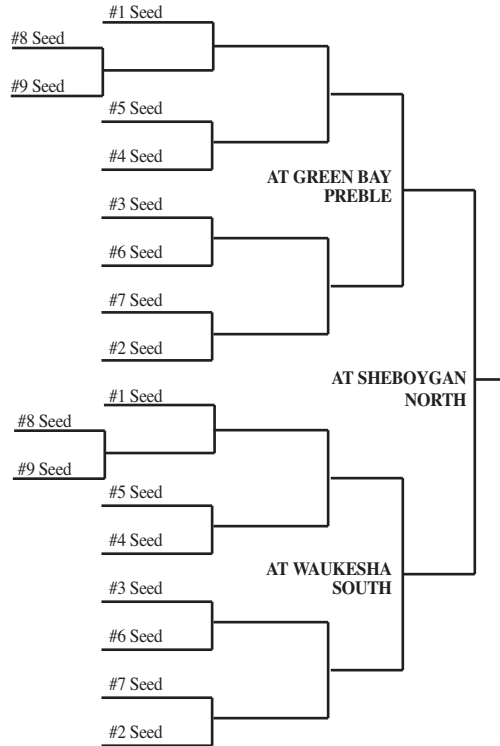

# 2014 Girls Basketball Assignments – Division 1

(Highest seeded team hosts through regional finals if adequate seating is available. Sectional sites subject to change.)

posted 5/9/13

## Sectional #1

**Regionals**  
 Tuesday, Mar. 4  
 Friday, Mar. 7  
 Saturday, Mar. 8

**Sectionals**  
 Thursday, Mar. 13  
 Saturday, Mar. 15

Chippewa Falls  
 D.C. Everest  
 Eau Claire Memorial  
 Eau Claire North  
 Hudson  
 Marshfield  
 Superior  
 Wausau West

Appleton East  
 Appleton North  
 Appleton West  
 Fond du Lac  
 Neenah  
 Oshkosh North  
 Oshkosh West  
 Stevens Point  
 Wisconsin Rapids  
 Lincoln

## Sectional #2

**Regionals**  
 Tuesday, Mar. 4  
 Friday, Mar. 7  
 Saturday, Mar. 8

**Sectionals**  
 Thursday, Mar. 13  
 Saturday, Mar. 15

Bay Port  
 De Pere  
 Green Bay East  
 Green Bay Preble  
 Green Bay South-west  
 Kimberly  
 Manitowoc Lincoln  
 Sheboygan North  
 Sheboygan South