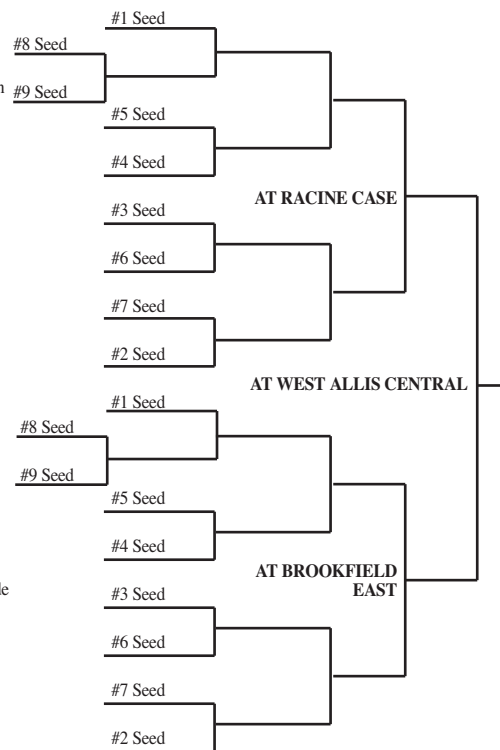

Brookfield Central
Brookfield East
Divine Savior
Milwaukee Bay
View/Lifelong
Learning
Milwaukee King
Milwaukee
Pulaski/Arts
Milwaukee Riverside
University
Milwaukee South
Milwaukee Vincent