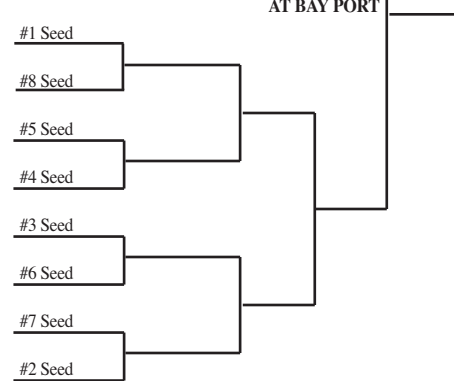

Regional D
Gillett
Green Bay N.E.W.
Lutheran
Hilbert
Lena
Oneida Nation
Saint Thomas Aquinas
Sevastopol
Valley Christian