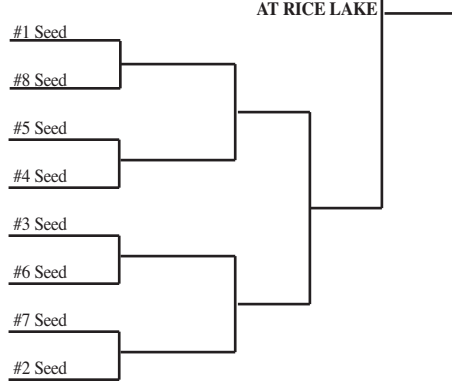

2014 Boys Basketball Assignments – Division 5

(Highest seeded team hosts through regional finals if adequate seating is available.)

updated 1/30/14

SECTIONAL #1

Regionals			Sectionals	
Tues., Feb. 25	Friday, Feb. 28	Sat., Mar. 1	Thur., Mar. 6	Sat., Mar. 8

Regional A
 Birchwood
 Frederic
 Lac Courte Oreilles
 Luck
 Northwood
 Shell Lake
 Siren
 Solon Springs

Regional B
 Bayfield
 Butternut
 Drummond
 Mellen
 Mercer
 South Shore
 Washburn
 Winter

Regional C
 Bruce
 Clayton
 Clear Lake
 Eau Claire Immanuel
 Lutheran
 McDonell Central
 New Auburn
 Prairie Farm
 Turtle Lake

Regional D
 Cornell
 Gilman
 Greenwood
 Lake Holcombe
 Owen-Withee
 Prentice
 Rib Lake
 Thorp

SECTIONAL #2

Regionals			Sectionals	
Tues., Feb. 25	Friday, Feb. 28	Sat., Mar. 1	Thur., Mar. 6	Sat., Mar. 8

Regional A
 Almond-Bancroft
 Assumption
 Columbus Catholic
 Granton
 Loyal
 Northland Lutheran
 Pittsville
 Port Edwards

SECTIONAL #3

Regionals			Sectionals	
Tues., Feb. 25	Friday, Feb. 28	Sat., Mar. 1	Thur., Mar. 6	Sat., Mar. 8

SECTIONAL #4

Regionals			Sectionals	
Tues., Feb. 25	Friday, Feb. 28	Sat., Mar. 1	Thur., Mar. 6	Sat., Mar. 8