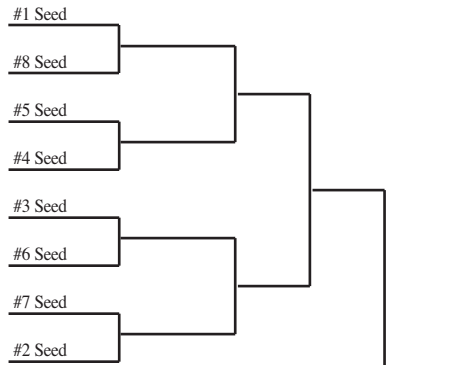

2014 Boys Basketball Assignments – Division 5

(Highest seeded team hosts through regional finals if adequate seating is available.)

updated 1/30/14

SECTIONAL #1

Regionals			Sectionals	
Tues., Feb. 25	Friday, Feb. 28	Sat., Mar. 1	Thur., Mar. 6	Sat., Mar. 8

Regional A
 Birchwood
 Frederic
 Lac Courte Oreilles
 Luck
 Northwood
 Shell Lake
 Siren
 Solon Springs

Regional B
 Bayfield
 Butternut
 Drummond
 Mellen
 Mercer
 South Shore
 Washburn
 Winter

Regional C
 Bruce
 Clayton
 Clear Lake
 Eau Claire Immanuel
 Lutheran
 McDonell Central
 New Auburn
 Prairie Farm
 Turtle Lake

SECTIONAL #3

Regionals			Sectionals	
Tues., Feb. 25	Friday, Feb. 28	Sat., Mar. 1	Thur., Mar. 6	Sat., Mar. 8

SECTIONAL #4

Regionals			Sectionals	
Tues., Feb. 25	Friday, Feb. 28	Sat., Mar. 1	Thur., Mar. 6	Sat., Mar. 8