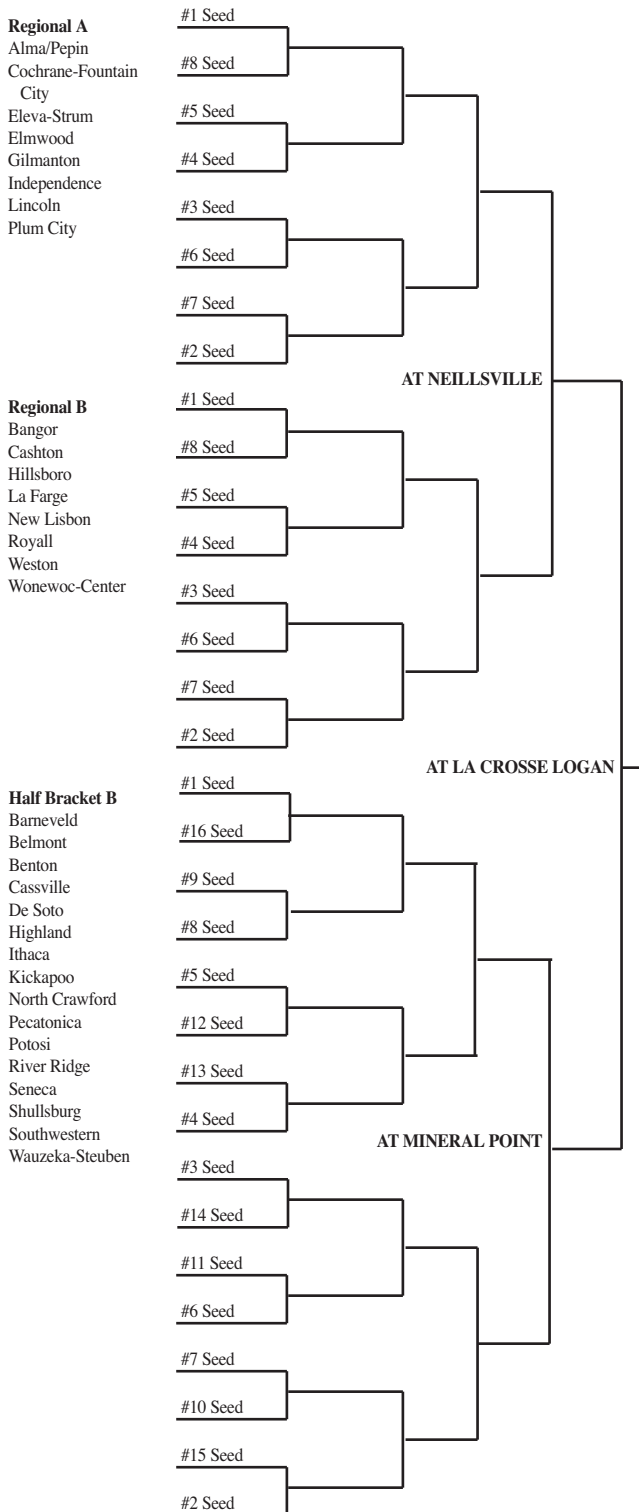

2014 Boys Basketball Assignments – Division 5

(Highest seeded team hosts through regional finals if adequate seating is available.)

updated 1/30/14

SECTIONAL #1

Regionals			Sectionals	
Tues., Feb. 25	Friday, Feb. 28	Sat., Mar. 1	Thur., Mar. 6	Sat., Mar. 8

Regional A
 Birchwood
 Frederic
 Lac Courte Oreilles
 Luck
 Northwood
 Shell Lake
 Siren
 Solon Springs

Regional B
 Bayfield
 Butternut
 Drummond
 Mellen
 Mercer
 South Shore
 Washburn
 Winter

Regional C
 Bruce
 Clayton
 Clear Lake
 Eau Claire Immanuel
 Lutheran
 McDonell Central
 New Auburn
 Prairie Farm
 Turtle Lake

Regional D
 Cornell
 Gilman
 Greenwood
 Lake Holcombe
 Owen-Withee
 Prentice
 Rib Lake
 Thorp

SECTIONAL #2

Regionals			Sectionals	
Tues., Feb. 25	Friday, Feb. 28	Sat., Mar. 1	Thur., Mar. 6	Sat., Mar. 8

Regional A
 Almond-Bancroft
 Assumption
 Columbus Catholic
 Granton
 Loyal
 Northland Lutheran
 Pittsville
 Port Edwards

SECTIONAL #3

Regionals			Sectionals	
Tues., Feb. 25	Friday, Feb. 28	Sat., Mar. 1	Thur., Mar. 6	Sat., Mar. 8

SECTIONAL #4

Regionals			Sectionals	
Tues., Feb. 25	Friday, Feb. 28	Sat., Mar. 1	Thur., Mar. 6	Sat., Mar. 8