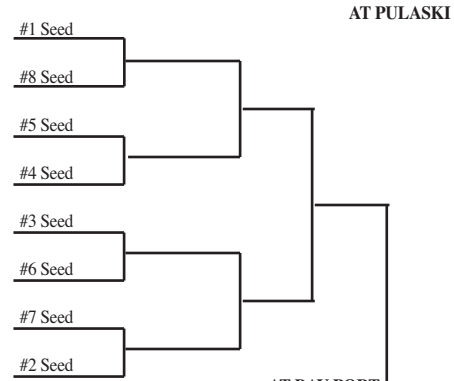

2014 Boys Basketball Assignments – Division 5

(Highest seeded team hosts through regional finals if adequate seating is available.)

updated 1/30/14

SECTIONAL #1

Regionals			Sectionals	
Tues., Feb. 25	Friday, Feb. 28	Sat., Mar. 1	Thur., Mar. 6	Sat., Mar. 8

Regional A
 Birchwood
 Frederic
 Lac Courte Oreilles
 Luck
 Northwood
 Shell Lake
 Siren
 Solon Springs

Regional B
 Bayfield
 Butternut
 Drummond
 Mellen
 Mercer
 South Shore
 Washburn
 Winter

Regional C
 Bruce
 Clayton
 Clear Lake
 Eau Claire Immanuel
 Lutheran
 McDonell Central
 New Auburn
 Prairie Farm
 Turtle Lake

Regional D
 Cornell
 Gilman
 Greenwood
 Lake Holcombe
 Owen-Withee
 Prentice
 Rib Lake
 Thorp

SECTIONAL #2

Regionals			Sectionals	
Tues., Feb. 25	Friday, Feb. 28	Sat., Mar. 1	Thur., Mar. 6	Sat., Mar. 8

Regional A
 Almond-Bancroft
 Assumption
 Columbus Catholic
 Granton
 Loyal
 Northland Lutheran
 Pittsville
 Port Edwards

Regional D
 Gillett
 Green Bay N.E.W.
 Lutheran
 Hilbert
 Lena
 Oneida Nation
 Saint Thomas Aquinas
 Sevastopol
 Valley Christian

2014 Boys Basketball Assignments – Division 5

(Highest seeded team hosts through regional finals if adequate seating is available.)