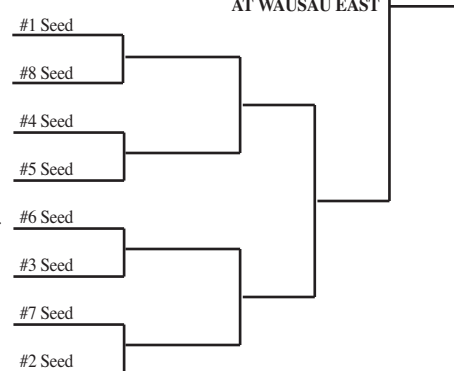

2014 Boys Basketball Assignments – Division 5

(Highest seeded team hosts through regional finals if adequate seating is available.)

updated 1/30/14

SECTIONAL #1

Regionals			Sectionals	
Tues., Feb. 25	Friday, Feb. 28	Sat., Mar. 1	Thur., Mar. 6	Sat., Mar. 8

Regional A
 Birchwood
 Frederic
 Lac Courte Oreilles
 Luck
 Northwood
 Shell Lake
 Siren
 Solon Springs

Regional B
 Bayfield
 Butternut
 Drummond
 Mellen
 Mercer
 South Shore
 Washburn
 Winter

Regional C
 Bruce
 Clayton
 Clear Lake
 Eau Claire Immanuel
 Lutheran
 McDonell Central
 New Auburn
 Prairie Farm
 Turtle Lake

Regional D
 Cornell
 Gilman
 Greenwood
 Lake Holcombe
 Owen-Withee
 Prentice
 Rib Lake
 Thorp

SECTIONAL #2

Regionals			Sectionals	
Tues., Feb. 25	Friday, Feb. 28	Sat., Mar. 1	Thur., Mar. 6	Sat., Mar. 8

Regional A
 Almond-Bancroft
 Assumption
 Columbus Catholic
 Granton
 Loyal
 Northland Lutheran
 Pittsville
 Port Edwards

Regional B
 Bowler
 Elcho
 Gresham Community
 Lincoln Hills
 Marion
 Newman Catholic
 Tigerton
 Wisconsin Valley Luth.

Regional C
 Florence
 Goodman/Pembine
 Niagara
 Phelps
 Suring
 Three Lakes
 Wausaukee
 White Lake