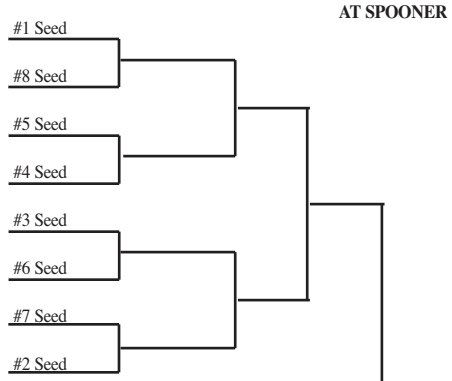

2014 Boys Basketball Assignments – Division 5

(Highest seeded team hosts through regional finals if adequate seating is available.)

updated 1/30/14

SECTIONAL #1

Regionals			Sectionals	
Tues., Feb. 25	Friday, Feb. 28	Sat., Mar. 1	Thur., Mar. 6	Sat., Mar. 8

Regional A
 Birchwood
 Frederic
 Lac Courte Oreilles
 Luck
 Northwood
 Shell Lake
 Siren
 Solon Springs

Regional B
 Bayfield
 Butternut
 Drummond
 Mellen
 Mercer
 South Shore
 Washburn
 Winter

Regional C
 Bruce
 Clayton
 Clear Lake
 Eau Claire Immanuel
 Lutheran
 McDonell Central
 New Auburn
 Prairie Farm
 Turtle Lake