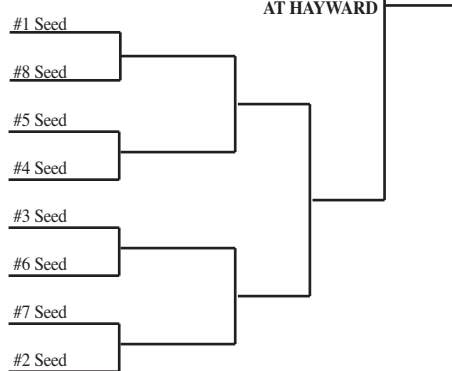

2014 Boys Basketball Assignments – Division 5

(Highest seeded team hosts through regional finals if adequate seating is available.)

updated 1/30/14

SECTIONAL #1

Regionals			Sectionals	
Tues., Feb. 25	Friday, Feb. 28	Sat., Mar. 1	Thur., Mar. 6	Sat., Mar. 8

Regional A
 Birchwood
 Frederic
 Lac Courte Oreilles
 Luck
 Northwood
 Shell Lake
 Siren
 Solon Springs

Regional B
 Bayfield
 Butternut
 Drummond
 Mellen
 Mercer
 South Shore
 Washburn
 Winter

Regional C
 Bruce
 Clayton
 Clear Lake
 Eau Claire Immanuel
 Lutheran
 McDonell Central
 New Auburn
 Prairie Farm
 Turtle Lake

SECTIONAL #3

Regionals			Sectionals	
Tues., Feb. 25	Friday, Feb. 28	Sat., Mar. 1	Thur., Mar. 6	Sat., Mar. 8

SECTIONAL #4

Regionals			Sectionals	
Tues., Feb. 25	Friday, Feb. 28	Sat., Mar. 1	Thur., Mar. 6	Sat., Mar. 8