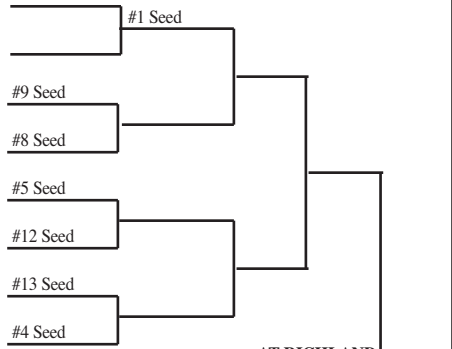

2014 Boys Basketball Assignments – Division 4

(Highest seeded team hosts through regional finals if adequate seating is available.)

updated 2/3/14

SECTIONAL #1

Regionals			Sectionals	
Tues., Feb. 25	Friday, Feb. 28	Sat., Mar. 1	Thur., Mar. 6	Sat., Mar. 8

AT KAUKAUNA

2014 Boys Basketball Assignments – Division 4

(Highest seeded team hosts through regional finals if adequate seating is available.)

SECTIONAL #3

Regionals			Sectionals	
Tues., Feb. 25	Friday, Feb. 28	Sat., Mar. 1	Thur., Mar. 6	Sat., Mar. 8

Regional A
Blair-Taylor
Luther
Melrose-Mindoro
Necedah
Westby
Whitehall

AT TOMAH

Regional B
Markesan
Montello
Pardeeville
Princeton/Green Lake
Tri-County
Wild Rose

AT BARABOO

Half Bracket B
Belleville
Boscobel
Brookwood
Cuba City
Darlington
Fennimore
Iowa-Grant
Lancaster
Mineral Point
New Glarus
Parkview
Riverdale
Wisconsin Heights

AT RICHLAND
CENTER

SECTIONAL #4

Regionals			Sectionals	
Tues., Feb. 25	Friday, Feb. 28	Sat., Mar. 1	Thur., Mar. 6	Sat., Mar. 8

Regional A
Cambridge
Deerfield
Dodgeland
Horicon
Lake Country Lutheran
Waterloo