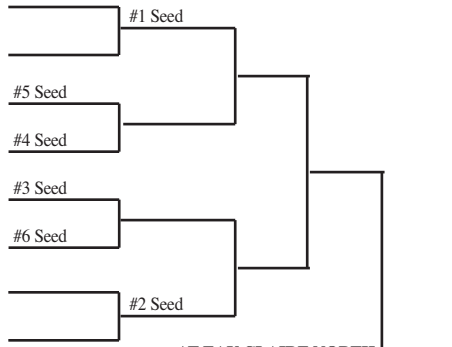

2014 Boys Basketball Assignments – Division 4

(Highest seeded team hosts through regional finals if adequate seating is available.)

updated 2/3/14

SECTIONAL #1

Regionals			Sectionals	
Tues., Feb. 25	Friday, Feb. 28	Sat., Mar. 1	Thur., Mar. 6	Sat., Mar. 8

AT EAU CLAIRE NORTH

Regional D
Augusta
Cadott
Chetek-Weyerhaeuser
Fall Creek
Osseo-Fairchild
Stanley-Boyd

SECTIONAL #2

Regionals			Sectionals	
Tues., Feb. 25	Friday, Feb. 28	Sat., Mar. 1	Thur., Mar. 6	Sat., Mar. 8