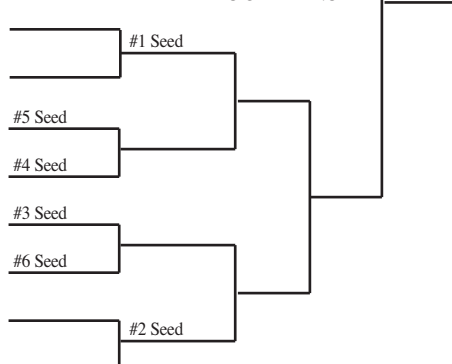

2014 Boys Basketball Assignments – Division 4

(Highest seeded team hosts through regional finals if adequate seating is available.)

updated 2/3/14

SECTIONAL #1

Regionals			Sectionals	
Tues., Feb. 25	Friday, Feb. 28	Sat., Mar. 1	Thur., Mar. 6	Sat., Mar. 8

AT EAU CLAIRE NORTH

Regional D
Augusta
Cadott
Chetek-Weyerhaeuser
Fall Creek
Osseo-Fairchild
Stanley-Boyd

SECTIONAL #2

Regionals			Sectionals	
Tues., Feb. 25	Friday, Feb. 28	Sat., Mar. 1	Thur., Mar. 6	Sat., Mar. 8