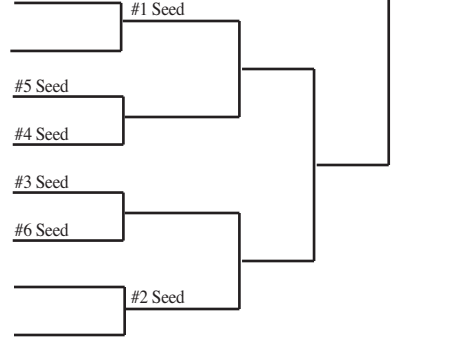

AT WEST BEND

Regional B
Cedar Grove-Belgium
Howards Grove
Lourdes Academy
Ozaukee
Random Lake
Saint Mary's Springs

AT GERMANTOWN

Regional C
Brookfield Academy
Destiny
Dominican
Hope Christian
Martin Luther