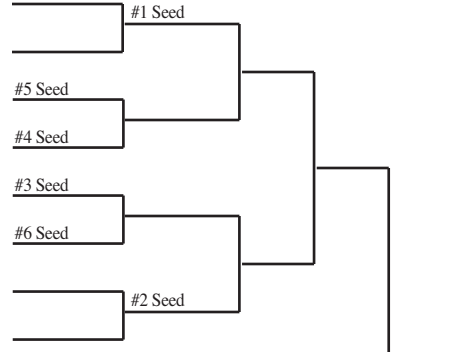

2014 Boys Basketball Assignments – Division 4

(Highest seeded team hosts through regional finals if adequate seating is available.)

updated 2/3/14

SECTIONAL #1

Regionals			Sectionals	
Tues., Feb. 25	Friday, Feb. 28	Sat., Mar. 1	Thur., Mar. 6	Sat., Mar. 8

AT KAUKAUNA

2014 Boys Basketball Assignments – Division 4

(Highest seeded team hosts through regional finals if adequate seating is available.)

SECTIONAL #3

Regionals			Sectionals	
Tues., Feb. 25	Friday, Feb. 28	Sat., Mar. 1	Thur., Mar. 6	Sat., Mar. 8

Regional A
Blair-Taylor
Luther
Melrose-Mindoro
Necedah
Westby
Whitehall

AT TOMAH

Regional B
Markesan
Montello
Pardeeville
Princeton/Green Lake
Tri-County
Wild Rose

AT BARABOO

Half Bracket B
Belleville
Boscobel
Brookwood
Cuba City
Darlington
Fennimore
Iowa-Grant
Lancaster
Mineral Point
New Glarus
Parkview
Riverdale
Wisconsin Heights

AT RICHLAND
CENTER

SECTIONAL #4

Regionals			Sectionals	
Tues., Feb. 25	Friday, Feb. 28	Sat., Mar. 1	Thur., Mar. 6	Sat., Mar. 8

Regional A
Cambridge
Deerfield
Dodgeland
Horicon
Lake Country Lutheran
Waterloo