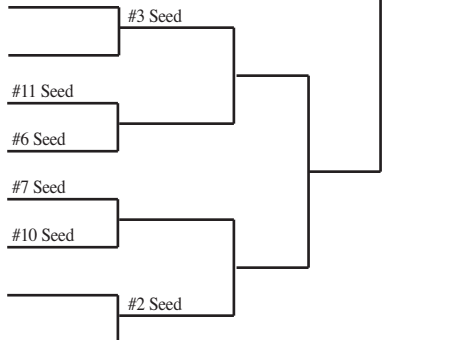

2014 Boys Basketball Assignments – Division 4

(Highest seeded team hosts through regional finals if adequate seating is available.)

updated 2/3/14

SECTIONAL #1

Regionals			Sectionals	
Tues., Feb. 25	Friday, Feb. 28	Sat., Mar. 1	Thur., Mar. 6	Sat., Mar. 8

AT KAUKAUNA

2014 Boys Basketball Assignments – Division 4

(Highest seeded team hosts through regional finals if adequate seating is available.)

SECTIONAL #3

Regionals			Sectionals	
Tues., Feb. 25	Friday, Feb. 28	Sat., Mar. 1	Thur., Mar. 6	Sat., Mar. 8

Regional A
Blair-Taylor
Luther
Melrose-Mindoro
Necedah
Westby
Whitehall

AT TOMAH

Regional B
Markesan
Montello
Pardeeville
Princeton/Green Lake
Tri-County
Wild Rose

AT BARABOO

Half Bracket B
Belleville
Boscobel
Brookwood
Cuba City
Darlington
Fennimore
Iowa-Grant
Lancaster
Mineral Point
New Glarus
Parkview
Riverdale
Wisconsin Heights

AT RICHLAND
CENTER

SECTIONAL #4

Regionals			Sectionals	
Tues., Feb. 25	Friday, Feb. 28	Sat., Mar. 1	Thur., Mar. 6	Sat., Mar. 8

Regional A
Cambridge
Deerfield
Dodgeland
Horicon
Lake Country Lutheran
Waterloo