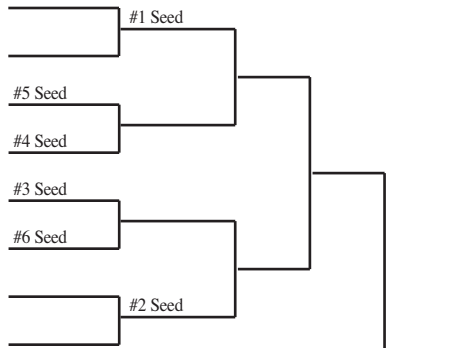

2014 Boys Basketball Assignments – Division 4

(Highest seeded team hosts through regional finals if adequate seating is available.)

updated 2/3/14

SECTIONAL #1

Regionals			Sectionals	
Tues., Feb. 25	Friday, Feb. 28	Sat., Mar. 1	Thur., Mar. 6	Sat., Mar. 8

Regional A
Abbotsford
Athens
Chequamegon
Colby
Hurley
Phillips

AT SPOONER

Regional B
Cameron
Cumberland
Flambeau
Grantsburg
Ladysmith
Unity
Webster