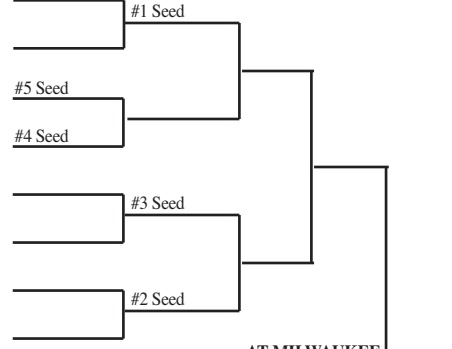

2014 Boys Basketball Assignments – Division 4

(Highest seeded team hosts through regional finals if adequate seating is available.)

SECTIONAL #3

Regionals			Sectionals	
Tues., Feb. 25	Friday, Feb. 28	Sat., Mar. 1	Thur., Mar. 6	Sat., Mar. 8

Regional A
Blair-Taylor
Luther
Melrose-Mindoro
Necedah
Westby
Whitehall

AT TOMAH

Regional B
Markesan
Montello
Pardeeville
Princeton/Green Lake
Tri-County
Wild Rose

AT BARABOO

Half Bracket B
Belleville
Boscobel
Brookwood
Cuba City
Darlington
Fennimore
Iowa-Grant
Lancaster
Mineral Point
New Glarus
Parkview
Riverdale
Wisconsin Heights

AT RICHLAND
CENTER

SECTIONAL #4

Regionals			Sectionals	
Tues., Feb. 25	Friday, Feb. 28	Sat., Mar. 1	Thur., Mar. 6	Sat., Mar. 8

Regional A
Cambridge
Deerfield
Dodgeland
Horicon
Lake Country Lutheran
Waterloo

AT WEST BEND

Regional B
Cedar Grove-Belgium
Howards Grove
Lourdes Academy
Ozaukee
Random Lake
Saint Mary's Springs

AT GERMANTOWN

Regional C
Brookfield Academy
Destiny
Dominican
Hope Christian
Martin Luther

AT MILWAUKEE
SOUTH

Regional D
Kenosha Christian Life
Kenosha St. Joseph
Racine Lutheran
Racine St. Catherine's
Shoreland Lutheran
The Prairie School