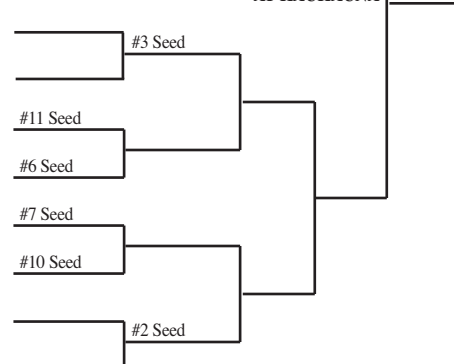

2014 Boys Basketball Assignments – Division 4

(Highest seeded team hosts through regional finals if adequate seating is available.)

updated 2/3/14

SECTIONAL #1

Regionals			Sectionals	
Tues., Feb. 25	Friday, Feb. 28	Sat., Mar. 1	Thur., Mar. 6	Sat., Mar. 8

AT EAU CLAIRE NORTH

Regional D
Augusta
Cadott
Chetek-Weyerhaeuser
Fall Creek
Osseo-Fairchild
Stanley-Boyd

SECTIONAL #2

Regionals			Sectionals	
Tues., Feb. 25	Friday, Feb. 28	Sat., Mar. 1	Thur., Mar. 6	Sat., Mar. 8

Regional A
Auburndale
Bonduel
Coleman
Crandon
Crivitz
Edgar
Marathon
Menomonee Indian
Oconto
Pacelli
Spencer
Stratford
Wabeno/Laona

AT ANTIGO

AT APPLETON EAST

Half Bracket B
Algoma
Amherst
Brillion
Gibraltar
Iola-Scandinavia
Manawa
Manitowoc Lutheran
Mishicot
Reedsville
Rosholt
Saint Mary Central
Shiocton
Weyauwega-Fremont

AT KAUKAUNA

2014 Boys Basketball Assignments – Division 4

(Highest seeded team hosts through regional finals if adequate seating is available.)

SECTIONAL #3

Regionals			Sectionals	
Tues., Feb. 25	Friday, Feb. 28	Sat., Mar. 1	Thur., Mar. 6	Sat., Mar. 8