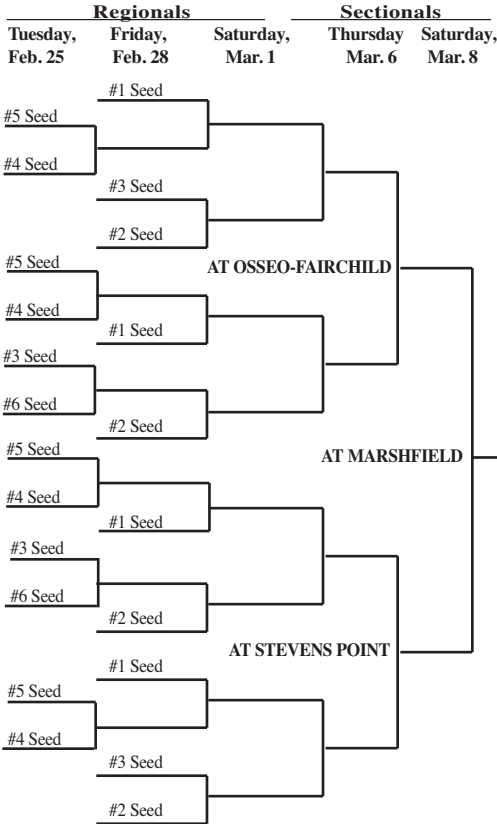

2014 Boys Basketball Assignments – Division 2

updated 12/2/13 (Highest seeded team hosts through regional finals if adequate seating is available.)

SECTIONAL #1

Regional A
Ashland
Menomonie
New Richmond
Rice Lake
River Falls

Regional B
Holmen
La Crosse Central
La Crosse Logan
Onalaska
Sparta
Tomah

Regional C
Lakeland
Medford Area
Merrill
Mosinee
Rhineland
Wausau East

Regional D
Antigo
Hortonville
New London
Shawano Comm.
Waupaca

SECTIONAL #2

Half Bracket A
Ashwaubenon
Green Bay West
Kaukauna
Marinette
Menasha
Notre Dame
Pulaski
Seymour
West De Pere
Xavier

Regional C
Beaver Dam
Plymouth
Slinger
West Bend East
West Bend West

Regional D
Cedarburg
Grafton
Nicolet
Port Washington

SECTIONAL #3

Regional A
Baraboo
DeForest
Portage
Reedsburg Area
Sauk Prairie
Waunakee

Regional B
Monona Grove
Monroe
Mount Horeb
Oregon
Stoughton

Regional C
Delavan-Darien
Elkhorn Area
Fort Atkinson
McFarland
Milton