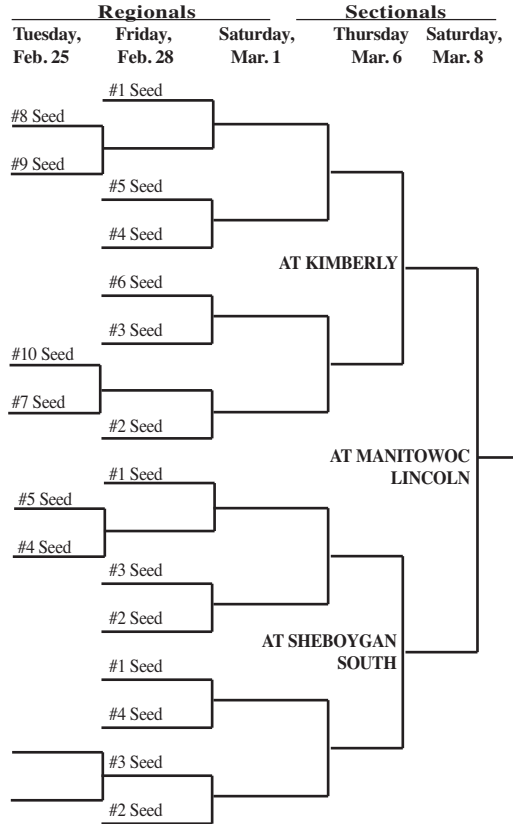

2014 Boys Basketball Assignments – Division 2

updated 12/2/13 (Highest seeded team hosts through regional finals if adequate seating is available.)

SECTIONAL #1

Regional A
Ashland
Menomonie
New Richmond
Rice Lake
River Falls

Regional B
Holmen
La Crosse Central
La Crosse Logan
Onalaska
Sparta
Tomah

Regional C
Lakeland
Medford Area
Merrill
Mosinee
Rhineland
Wausau East

Regional D
Antigo
Hortonville
New London
Shawano Comm.
Waupaca

SECTIONAL #2

Half Bracket A
Ashwaubenon
Green Bay West
Kaukauna
Marinette
Menasha
Notre Dame
Pulaski
Seymour
West De Pere
Xavier

Regional C
Beaver Dam
Plymouth
Slinger
West Bend East
West Bend West

Regional D
Cedarburg
Grafton
Nicolet
Port Washington

SECTIONAL #3

Regional A
Baraboo
DeForest
Portage
Reedsburg Area
Sauk Prairie
Waunakee

Regional B
Monona Grove
Monroe
Mount Horeb
Oregon
Stoughton

Regional C
Delavan-Darien
Elkhorn Area
Fort Atkinson
McFarland
Milton