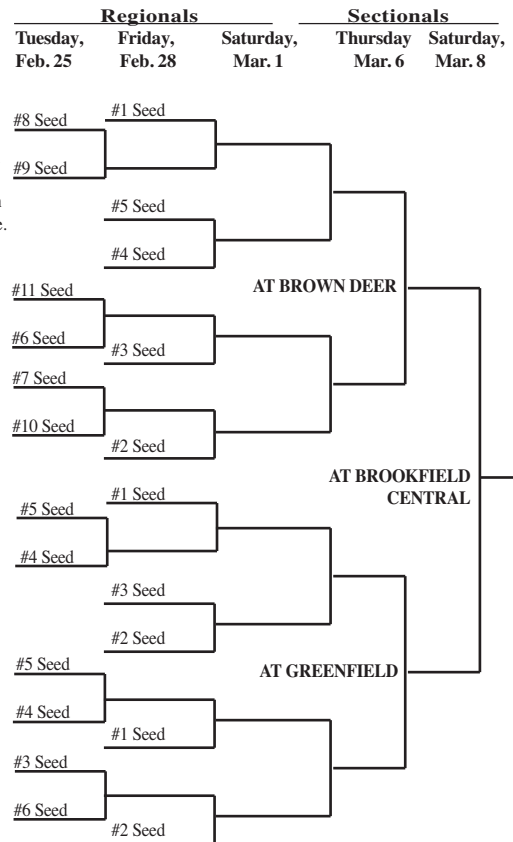

2014 Boys Basketball Assignments – Division 2

updated 12/2/13 (Highest seeded team hosts through regional finals if adequate seating is available.)

SECTIONAL #1

Regional A
Ashland
Menomonie
New Richmond
Rice Lake
River Falls

SECTIONAL #2

Half Bracket A
Ashwaubenon
Green Bay West
Kaukauna
Marinette
Menasha
Notre Dame
Pulaski
Seymour
West De Pere
Xavier

Regional C
Beaver Dam
Plymouth
Slinger
West Bend East
West Bend West

Regional D
Cedarburg
Grafton
Nicolet
Port Washington

SECTIONAL #3

Regional A
Baraboo
DeForest
Portage
Reedsburg Area
Sauk Prairie
Waunakee

Regional B
Monona Grove
Monroe
Mount Horeb
Oregon
Stoughton

Regional C
Delavan-Darien
Elkhorn Area
Fort Atkinson
McFarland
Milton

Regional D
Burlington
Greendale
Union Grove
Waterford
Westosha Central
Wilmot Union

SECTIONAL #4

Half Bracket A
Messmer
Milwaukee Madison University
Milwaukee Lutheran
Milw. Samuel Morse.
Marshall
Milw. Washington
Pius XI
Shorewood
Wauwatosa East
Wauwatosa West
Whitefish Bay
Wisconsin Lutheran