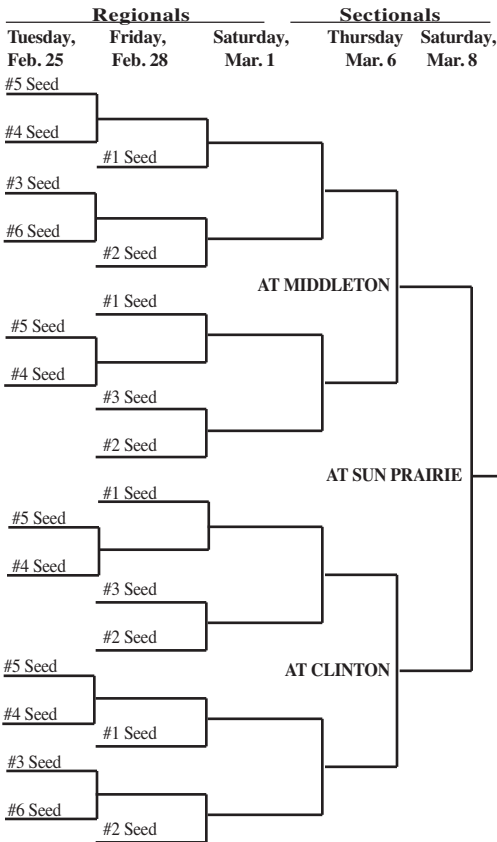

2014 Boys Basketball Assignments – Division 2

updated 12/2/13 (Highest seeded team hosts through regional finals if adequate seating is available.)

SECTIONAL #1

Regional A
Ashland
Menomonie
New Richmond
Rice Lake
River Falls

Regional B
Holmen
La Crosse Central
La Crosse Logan
Onalaska
Sparta
Tomah

Regional C
Lakeland
Medford Area
Merrill
Mosinee
Rhineland
Wausau East

Regional D
Antigo
Hortonville
New London
Shawano Comm.
Waupaca

SECTIONAL #2

Half Bracket A
Ashwaubenon
Green Bay West
Kaukauna
Marinette
Menasha
Notre Dame
Pulaski
Seymour
West De Pere
Xavier

Regional C
Beaver Dam
Plymouth
Slinger
West Bend East
West Bend West

Regional D
Cedarburg
Grafton
Nicolet
Port Washington

SECTIONAL #3

Regional A
Baraboo
DeForest
Portage
Reedsburg Area
Sauk Prairie
Waunakee

Regional B
Monona Grove
Monroe
Mount Horeb
Oregon
Stoughton

Regional C
Delavan-Darien
Elkhorn Area
Fort Atkinson
McFarland
Milton